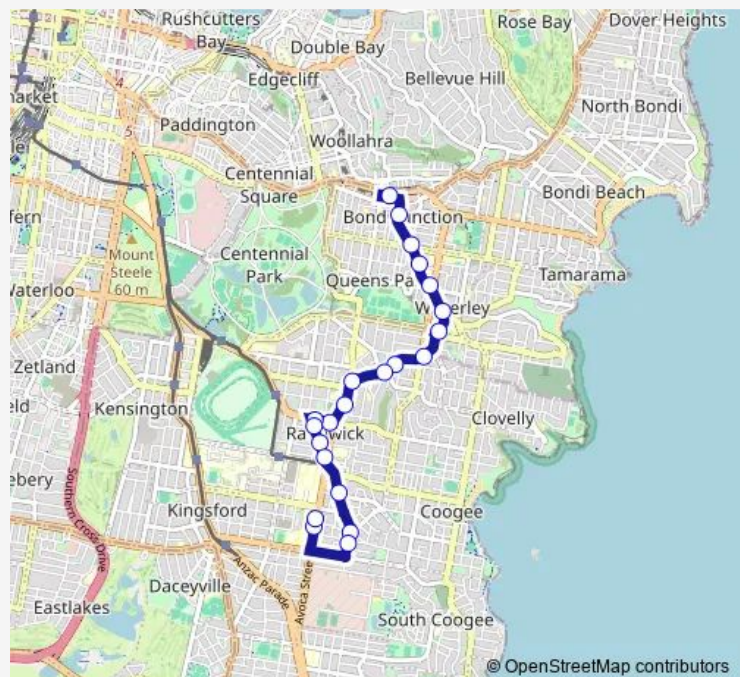

School Bus 624e Bondi Junction to Randwick Girls Hs

[Go to website](#)

**Direction**

Bondi Junction Station, Stand M — Randwick Girls High School, Avoca St, Stand D

22 stops

[Open route schedule](#)

- Bondi Junction Station, Stand M
- Bronte Rd At Gray St
- Bronte Rd At Birrell St
- Bronte Rd Opp Waverley Public School
- Bronte Rd At Carrington Rd
- Bronte Rd Opp Albion St
- St Catherine's School, Gate 1, Albion St
- Albion St Before Carrington Rd
- Frenchmans Rd At Kemmis St
- Frenchmans Rd At Clovelly Rd
- Frenchmans Rd At Avoca St
- Avoca St At Eulalie Av
- Alison Rd At Avoca St
- Alison Rd Opp Alison Park
- Belmore Rd After Alison Rd
- Royal Randwick Shopping Centre, Belmore Rd
- Belmore Rd At Avoca St
- Perouse Rd At St Paul St
- Canberra St At Perouse Rd
- Canberra St Opp Helena St
- Randwick Boys High School, Avoca St, Stand G

Route schedule

Bondi Junction Station, Stand M — Randwick Girls High School, Avoca St, Stand D

Monday	08:17
Tuesday	08:17
Wednesday	08:17
Thursday	08:17
Friday	08:17
Saturday	—
Sunday	—

Route info

Direction: Bondi Junction Station, Stand M

Stops: 22

Trip Duration: 0 hour 29 min

624e — Bondi Junction to Randwick Girls Hs

624e School Bus time schedules and route maps are available in an offline PDF at [busmaps.com](https://busmaps.com). Use the [busmaps.com](https://busmaps.com) website to see live bus times, train schedule or subway schedule, and step-by-step directions for all public transit in Sydney