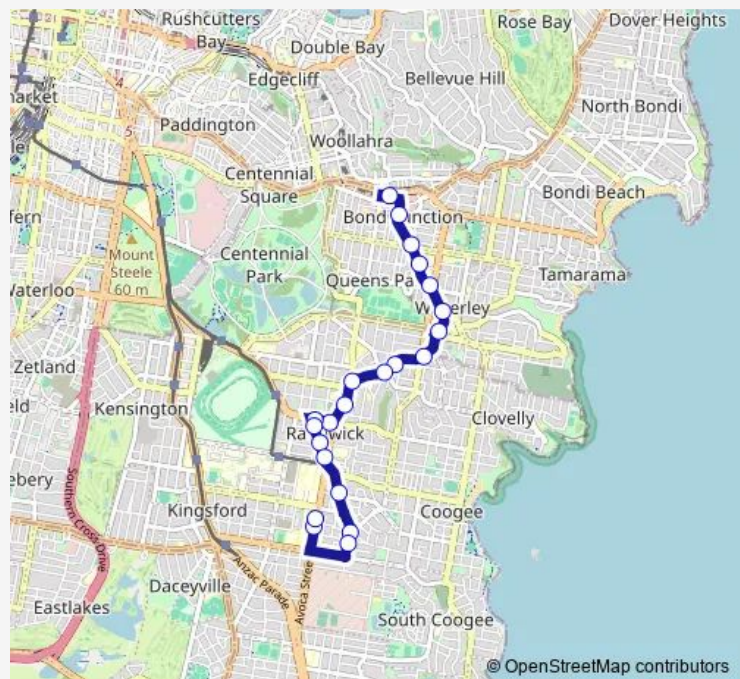

School Bus 624e Bondi Junction to Randwick Girls Hs

[Go to website](#)

**Direction**

Bondi Junction Station, Stand M — Randwick Girls High School, Avoca St, Stand D

22 stops

[Open route schedule](#)

- Bondi Junction Station, Stand M
- Bronte Rd At Gray St
- Bronte Rd At Birrell St
- Bronte Rd Opp Waverley Public School
- Bronte Rd At Carrington Rd
- Bronte Rd Opp Albion St
- St Catherine's School, Gate 1, Albion St
- Albion St Before Carrington Rd
- Frenchmans Rd At Kemmis St
- Frenchmans Rd At Clovelly Rd
- Frenchmans Rd At Avoca St
- Avoca St At Eulalie Av
- Alison Rd At Avoca St
- Alison Rd Opp Alison Park
- Belmore Rd After Alison Rd
- Royal Randwick Shopping Centre, Belmore Rd
- Belmore Rd At Avoca St
- Perouse Rd At St Paul St
- Canberra St At Perouse Rd
- Canberra St Opp Helena St
- Randwick Boys High School, Avoca St, Stand G

Route schedule

Bondi Junction Station, Stand M — Randwick Girls High School, Avoca St, Stand D

Monday	08:17
Tuesday	08:17
Wednesday	08:17
Thursday	08:17
Friday	08:17
Saturday	—
Sunday	—

Route info

Direction: Bondi Junction Station, Stand M

Stops: 22

Trip Duration: 0 hour 29 min

624e — Bondi Junction to Randwick Girls Hs

624e School Bus time schedules and route maps are available in an offline PDF at [busmaps.com](https://busmaps.com). Use the [busmaps.com](https://busmaps.com) website to see live bus times, train schedule or subway schedule, and step-by-step directions for all public transit in Sydney