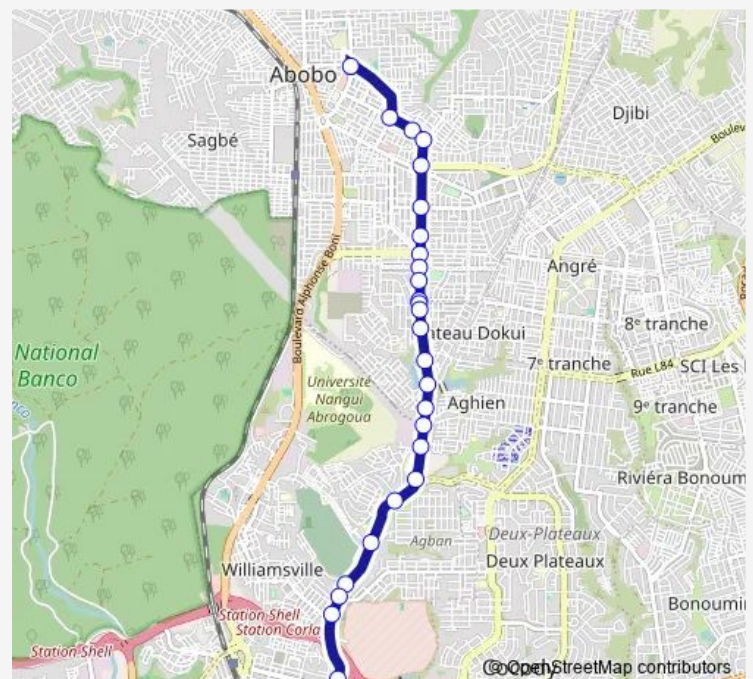

Thursday 06:00

Friday 06:00

Saturday 06:00

Sunday 06:00

Route info

Direction: Adjamé Liberté

Stops: 27

Trip Duration: 0 hour 49 min

gbaka : Lycée Moderne Abobo ↔ Adjamé Liberté

BusMaps

Au Bar

Ciné Cool

Ciné Cool

Petro Ivoire

Carrefour Marché

Abobo Gare Mairie

Direction

Au Lycée — Adjamé Liberté

27 stops

[Open route schedule](#)

Au Lycée

Station

Immeuble Cercueil

Carrefour Kennedy

Tuesday 06:00

Wednesday 06:00

Thursday 06:00

Friday 06:00

Saturday 06:00

Sunday 06:00

Route info

Direction: Au Lycée