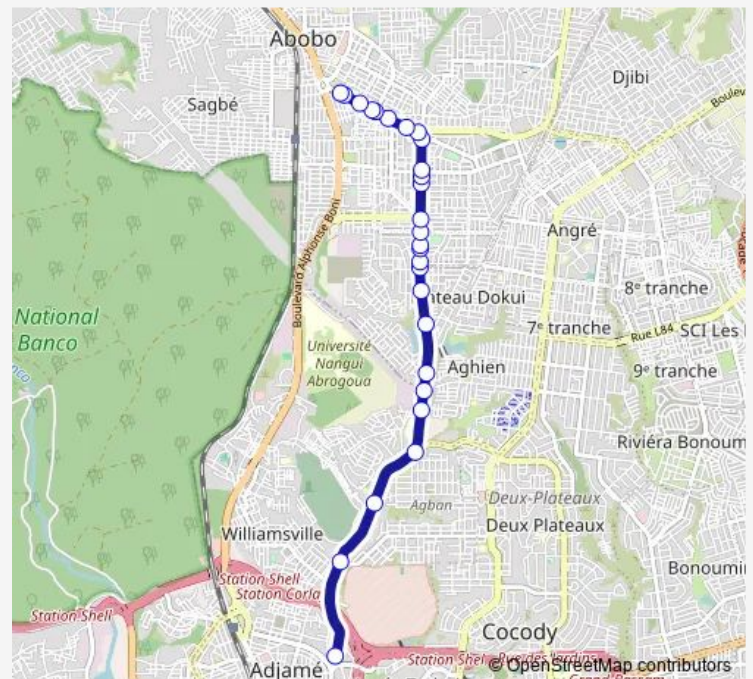

Thursday 06:00

Friday 06:00

Saturday 06:00

Sunday 06:00

Route info

Direction: Au Lycée

Stops: 27

Trip Duration: 0 hour 49 min

gbaka : Lycée Moderne Abobo ↔ Adjamé Liberté

Carrefour Paillet

Cimetière

Carrefour 2 Plateaux

Willy Agban

Lavage

Adjamé Liberté

Direction

Au Bar

Ciné Cool

Ciné Cool

Petro Ivoire

Route schedule

Adjamé Liberté — Abobo Gare Mairie

Monday 06:00

Tuesday 06:00

Wednesday 06:00

Thursday 06:00

Friday 06:00

Saturday 06:00

Sunday 06:00

Route info

Direction: Adjamé Liberté

Stops: 27