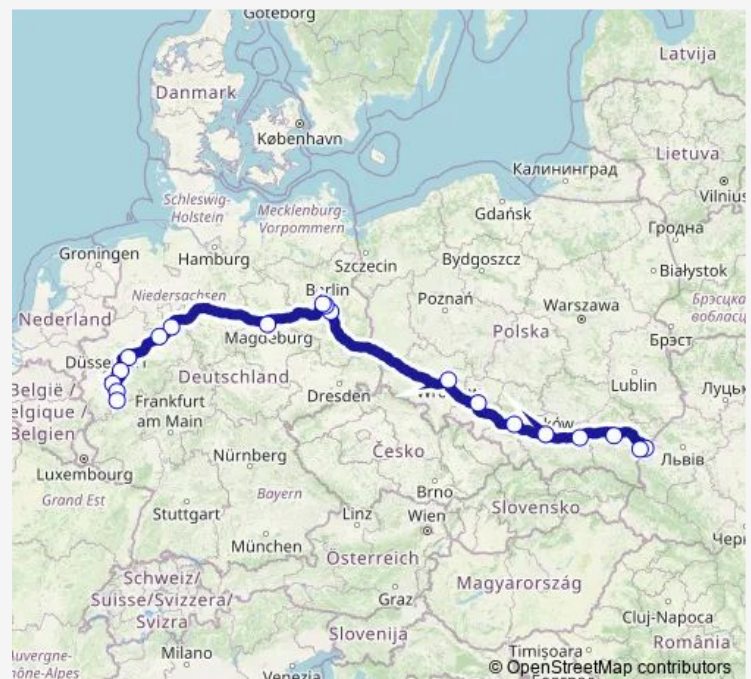

Direction

Medyka, Border Crossing — Bonn Gronau UN Campus Bf

19 stops

[Open route schedule](#)

Medyka, Border Crossing

Przemysl, Bus Station

Rzeszow, Bus Station

Tarnow, Do Huty 04 P&R

Bad Salzuflen, Zob

Gütersloh, Hbf/Zob

Dortmund Hbf

Wuppertal Oberbarmen Bf

Wiesdorf Leverkusen Mitte Bf

Köln/Bonn Flughafen Terminal 2

Bonn Gronau UN Campus Bf

Route schedule

Medyka, Border Crossing — Bonn Gronau UN Campus Bf

Monday 21:20

Tuesday 21:20

Wednesday 21:20

Thursday 21:20

Friday 21:20

Saturday 21:20

Sunday 21:20

Route info

Direction: Medyka, Border Crossing

Stops: 19

Trip Duration: 23 hour 30 min

N1338 — Medyka - Berlin - Bonn

Direction

Bonn Gronau UN Campus Bf — Medyka, Border Crossing

19 stops