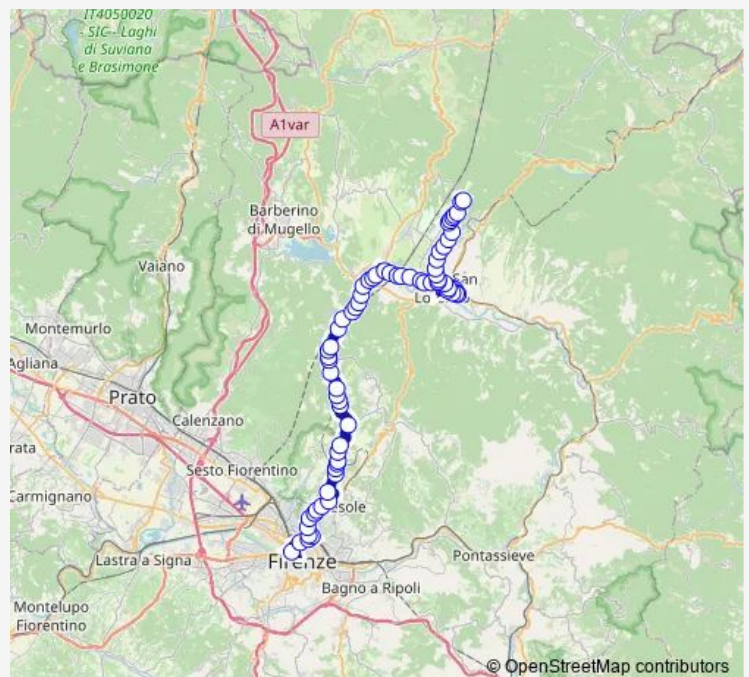

Thursday 08:05-17:50

Friday 08:05-17:50

Saturday —

Sunday —

Route info

Direction: Maddalena *

Stops: 55

Trip Duration: 1 hour 15 min