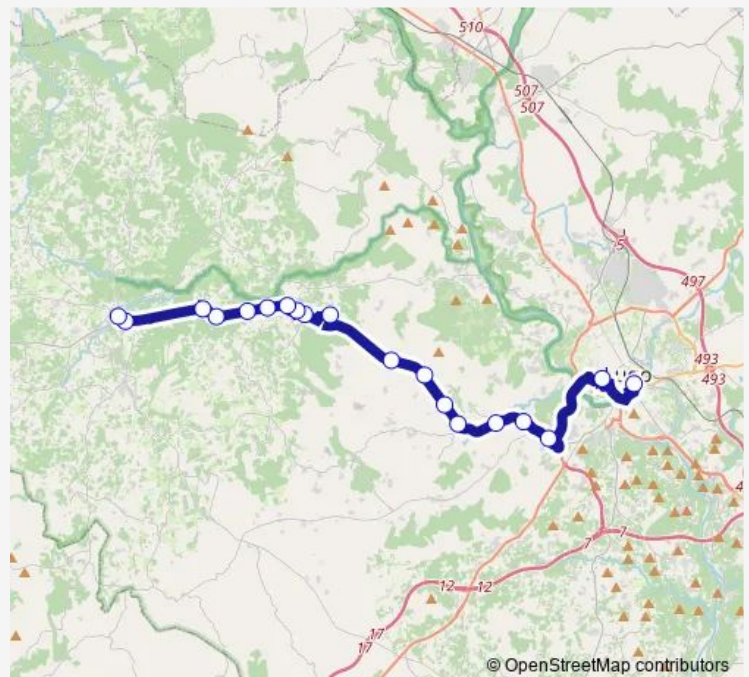

### Route schedule

Lugo E.A. — Friol

Monday 14:15-14:45

Tuesday 14:15-14:45

Wednesday 14:15-14:45

Thursday 14:15-14:45

Friday 14:15-14:45

Saturday —

### Route info

Direction: Lugo E.A.

Stops: 19

Trip Duration: 0 hour 26 min

■ XG636020 — Lugo E.A.- Friol