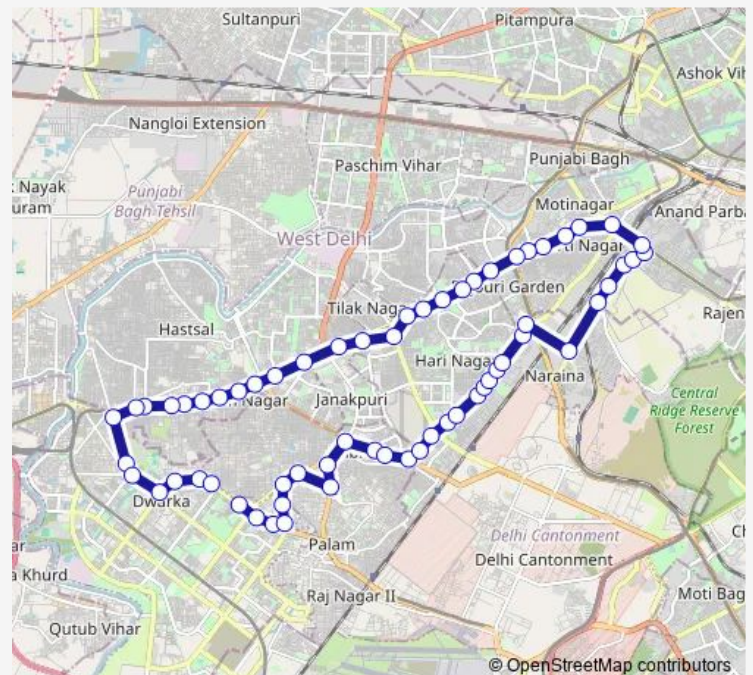

Bobby Soap

PS Mayapuri

BE Block Hari Nagar/ESI Dispensary

Route schedule

Madhu Vihar — Raja Puri

Monday 05:00-22:05

Tuesday 05:00-22:05

Wednesday 05:00-22:05

Thursday 05:00-22:05

Friday 05:00-22:05

Saturday 05:00-22:05

Sunday 05:00-22:05

Route info

Direction: Madhu Vihar

Stops: 63

Trip Duration: 2 hour 4 min