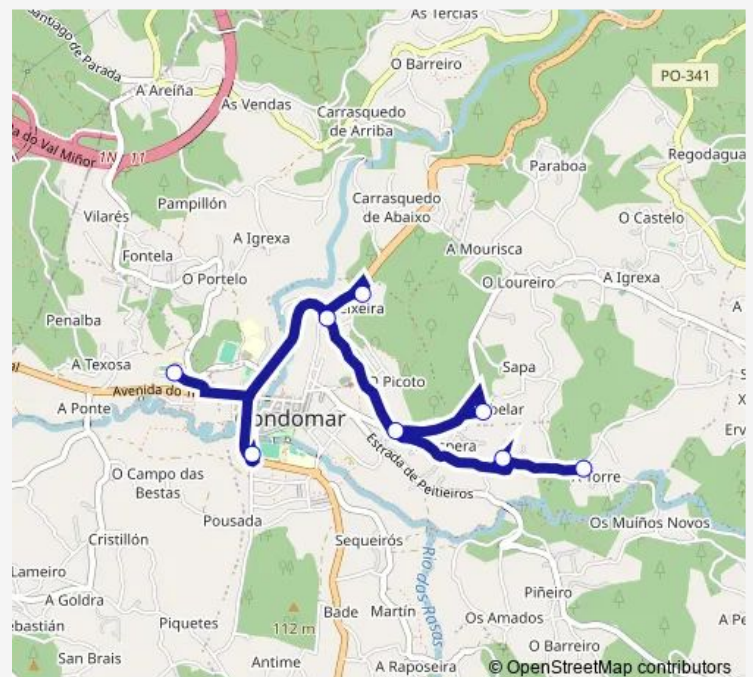

### Route schedule

Ceip Chano Piñeiro — Torre

Monday 14:05

Tuesday 14:05

Wednesday 14:05

Thursday 14:05

Friday 14:05

Saturday —

### Route info

Direction: Ceip Chano Piñeiro

Stops: 8

Trip Duration: 0 hour 10 min

**Direction**

Torre — Ceip Chano Piñeiro

8 stops

[Open route schedule](#)

**Route schedule**

Torre — Ceip Chano Piñeiro

Monday	08:45
Tuesday	08:45
Wednesday	08:45
Thursday	08:45
Friday	08:45
Saturday	—
Sunday	—

**Route info**

Direction: Torre

Stops: 8

Trip Duration: 0 hour 10 min