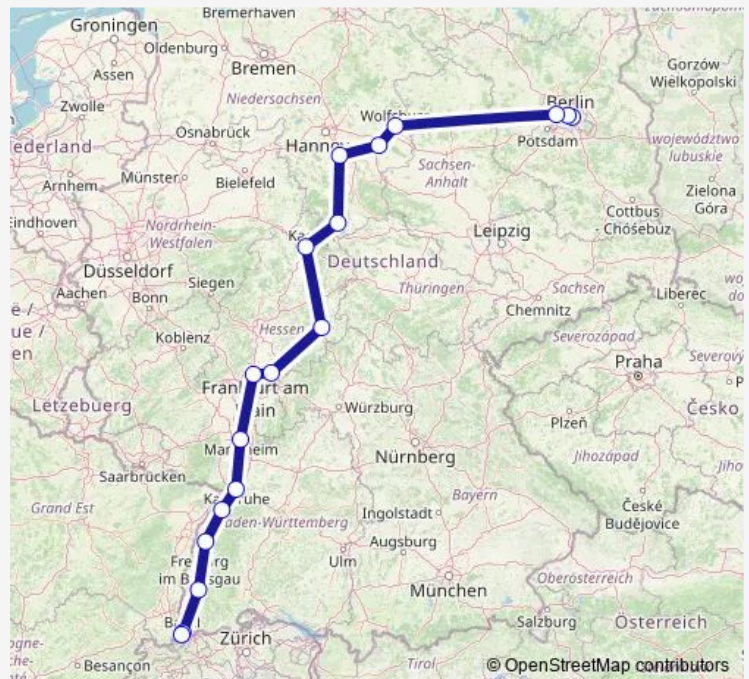

## Rail ICE 277

[Go to website](#)

### Direction

undefined — undefined

0 stops

[Open route schedule](#)

### Route schedule

undefined — undefined

Monday 05:46-06:18

Tuesday 05:46-06:18

Wednesday 05:46-06:18

Thursday 05:46-06:18

Friday 05:46-06:18

Saturday 05:46-06:18

### Route info

Direction:

Stops: 0

Trip Duration: – min

ICE 277

ICE 277 Rail time schedules and route maps are available in an offline PDF at [busmaps.com](https://busmaps.com). Use the [busmaps.com](https://busmaps.com) website to see live bus times, train schedule or subway schedule, and step-by-step directions for all public transit in Berlin