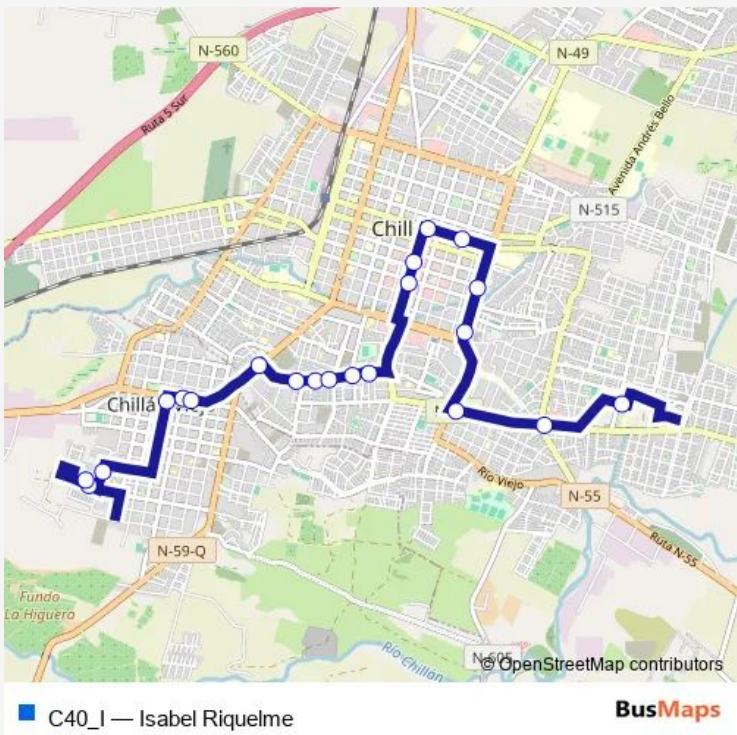

**Direction**  
 Paula Jaraquemada / PJE SAN Juan — LOS Andes / Cerro Torres DEL Paine  
 21 stops  
[Open route schedule](#)

- Paula Jaraquemada / PJE SAN Juan
- Paula Jaraquemada / PJE Amanecer
- Luis Araneda / SAN Jose
- Luis Araneda / Av. Bernardo O Higgins
- Av. Bernardo O Higgins / Cabildo
- Av. Bernardo O Higgins / Cabildo
- Av. Bernardo O Higgins / Rosauro Acuna
- Rosauro Acuna / LAS Canoas
- Rosauro Acuna / LOS Pellines
- Rosauro Acuna / Palermo
- Rosauro Acuna / Pedro Aguirre Cerda
- Rosauro Acuna / Santa Maria
- 5 DE Abril / Arturo Prat
- 5 DE Abril / EL Roble
- Libertad / Isabel Riquelme
- Libertad / Independencia
- Av. Argentina / Arturo Prat
- Av. Argentina / Av. Collin
- Alonso DE Ercilla / Colocolo
- Alonso DE Ercilla / LOS Puelches
- LOS Andes / Cerro Torres DEL Paine

**Route schedule**  
 Paula Jaraquemada / PJE SAN Juan — LOS Andes / Cerro Torres DEL Paine

Monday	07:16-21:10
Tuesday	07:16-21:10
Wednesday	07:16-21:10
Thursday	07:16-21:10
Friday	07:16-21:10
Saturday	07:16-21:10
Sunday	07:16-21:10

**Route info**  
 Direction: Paula Jaraquemada / PJE SAN Juan  
 Stops: 21  
 Trip Duration: 0 hour 34 min

C40\_I Bus time schedules and route maps are available in an offline PDF at [busmaps.com](https://busmaps.com). Use the [busmaps.com](https://busmaps.com) website to see live bus times, train schedule or subway schedule, and step-by-step directions for all public transit in Chillan

The schedule is provided in the local timezone. Times with "(+1)" indicate departures on the next day.

PDF file created on 2025-02-26

2024 BusMaps.com - All Rights Reserved