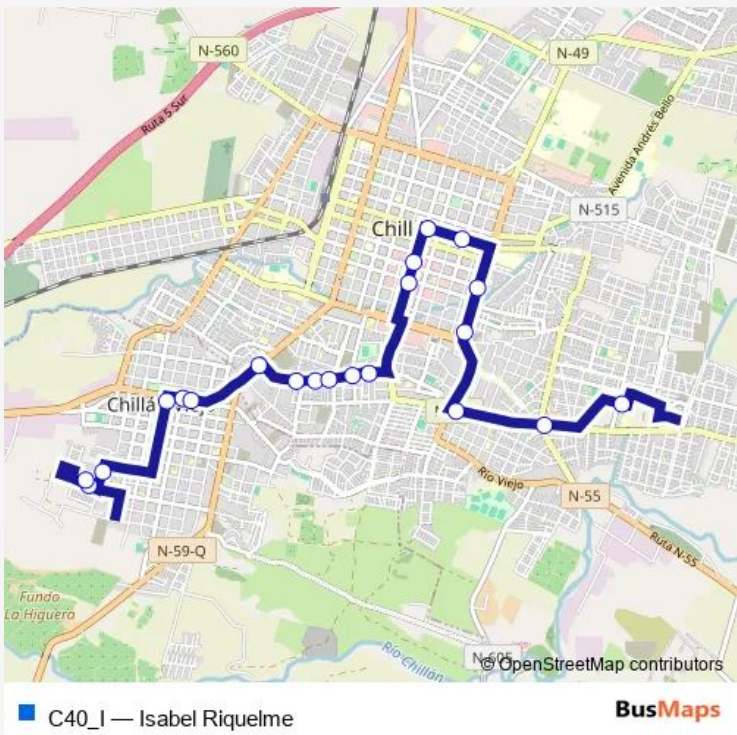

Direction
 Paula Jaraquemada / PJE SAN Juan — LOS Andes / Cerro Torres DEL Paine
 21 stops
[Open route schedule](#)

- Paula Jaraquemada / PJE SAN Juan
- Paula Jaraquemada / PJE Amanecer
- Luis Araneda / SAN Jose
- Luis Araneda / Av. Bernardo O Higgins
- Av. Bernardo O Higgins / Cabildo
- Av. Bernardo O Higgins / Cabildo
- Av. Bernardo O Higgins / Rosauro Acuna
- Rosauro Acuna / LAS Canoas
- Rosauro Acuna / LOS Pellines
- Rosauro Acuna / Palermo
- Rosauro Acuna / Pedro Aguirre Cerda
- Rosauro Acuna / Santa Maria
- 5 DE Abril / Arturo Prat
- 5 DE Abril / EL Roble
- Libertad / Isabel Riquelme
- Libertad / Independencia
- Av. Argentina / Arturo Prat
- Av. Argentina / Av. Collin
- Alonso DE Ercilla / Colocolo
- Alonso DE Ercilla / LOS Puelches
- LOS Andes / Cerro Torres DEL Paine

Route schedule
 Paula Jaraquemada / PJE SAN Juan — LOS Andes / Cerro Torres DEL Paine

Monday	07:16-21:10
Tuesday	07:16-21:10
Wednesday	07:16-21:10
Thursday	07:16-21:10
Friday	07:16-21:10
Saturday	07:16-21:10
Sunday	07:16-21:10

Route info
 Direction: Paula Jaraquemada / PJE SAN Juan
 Stops: 21
 Trip Duration: 0 hour 34 min

C40_I Bus time schedules and route maps are available in an offline PDF at busmaps.com. Use the busmaps.com website to see live bus times, train schedule or subway schedule, and step-by-step directions for all public transit in Chillan

The schedule is provided in the local timezone. Times with "(+1)" indicate departures on the next day.

PDF file created on 2025-01-16

2024 BusMaps.com - All Rights Reserved