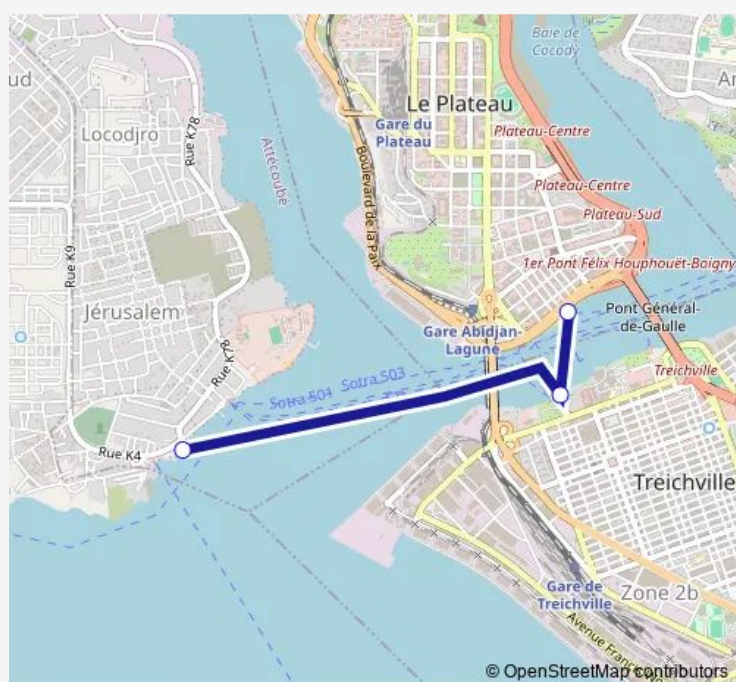

Ferry bateau-bus : Yopougon (Abobo Doumé) ↔ Plateau

[Go to website](#)

Direction

Gare lagunaire Aqualines Yopougon — Gare lagunaire Aqualines du Plateau

3 stops

[Open route schedule](#)

Gare lagunaire Aqualines Yopougon

Gare lagunaire Aqualines Treichville

Gare lagunaire Aqualines du Plateau

Route schedule

Gare lagunaire Aqualines Yopougon — Gare lagunaire Aqualines du Plateau

Monday	06:00
Tuesday	06:00
Wednesday	06:00
Thursday	06:00
Friday	06:00
Saturday	06:00
Sunday	06:00

Route info

Direction: Gare lagunaire Aqualines Yopougon

Stops: 3

Trip Duration: 0 hour 30 min

■ bateau-bus : Yopougon (Abobo Doumé) ↔ Plateau

Direction

Gare lagunaire Aqualines du Plateau — Gare lagunaire Aqualines Yopougon

Direction: Gare lagunaire Aqualines du Plateau

Stops: 3

Trip Duration: 0 hour 30 min

Ferry time schedules and route maps are available in an offline PDF at busmaps.com. Use the busmaps.com website to see live bus times, train schedule or subway schedule, and step-by-step directions for all public transit in Abidjan