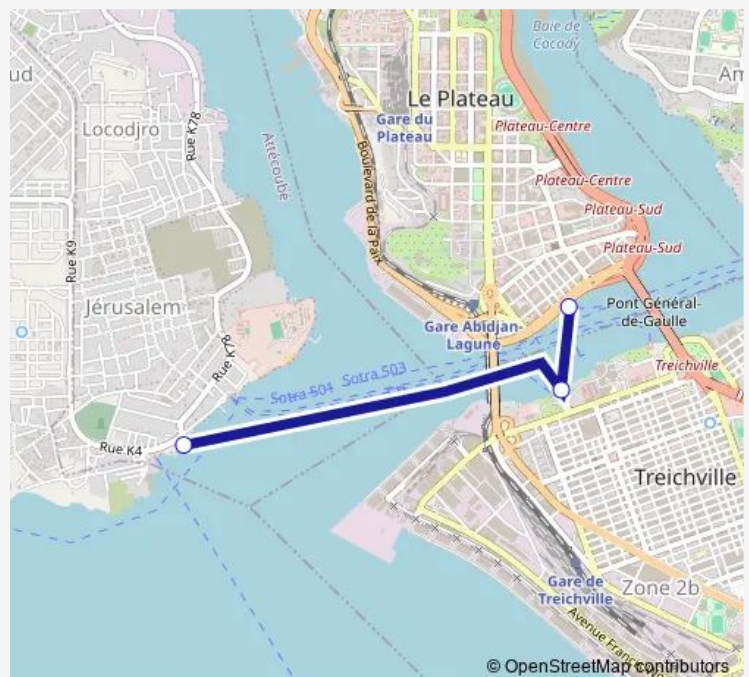

Ferry bateau-bus : Yopougon (Abobo Doumé) ↔ Plateau

[Go to website](#)**Direction**

Gare lagunaire Aqualines Yopougon — Gare lagunaire Aqualines du Plateau

3 stops

[Open route schedule](#)

Gare lagunaire Aqualines Yopougon

Gare lagunaire Aqualines Treichville

Gare lagunaire Aqualines du Plateau

Route schedule

Gare lagunaire Aqualines Yopougon — Gare lagunaire Aqualines du Plateau

Monday	06:00
Tuesday	06:00
Wednesday	06:00
Thursday	06:00
Friday	06:00
Saturday	06:00
Sunday	06:00

Route info

Direction: Gare lagunaire Aqualines Yopougon

Stops: 3

Trip Duration: 0 hour 30 min

bateau-bus : Yopougon (Abobo Doumé) ↔ Plateau

Direction

Gare lagunaire Aqualines du Plateau — Gare lagunaire Aqualines Yopougon

Direction: Gare lagunaire Aqualines du Plateau

Stops: 3

Trip Duration: 0 hour 30 min

Ferry time schedules and route maps are available in an offline PDF at busmaps.com. Use the busmaps.com website to see live bus times, train schedule or subway schedule, and step-by-step directions for all public transit in Abidjan