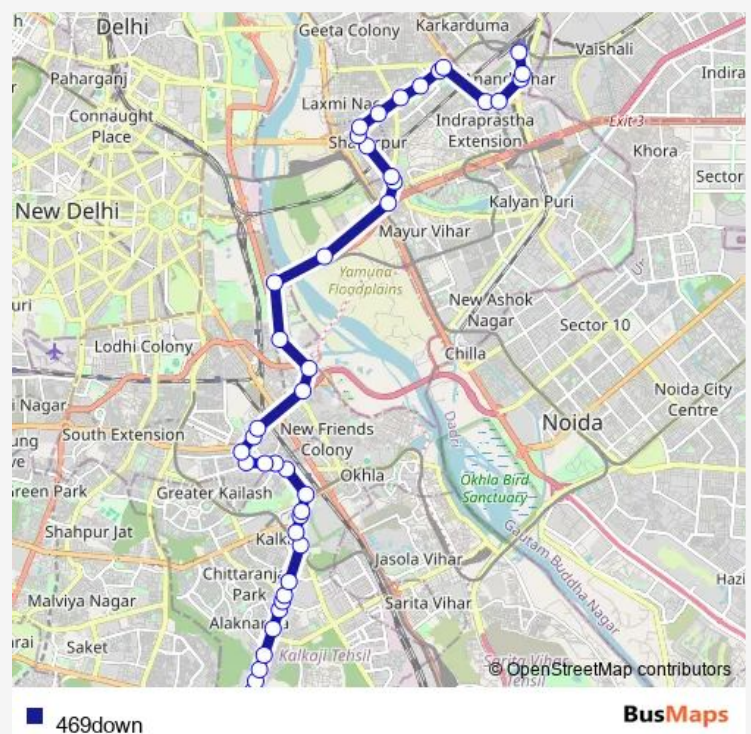

Garhi Gaon

Lajpat Nagar Crossing

PG DAV College / Sri Niwaspuri

Route schedule

Hamdard Nagar / Sangam Vihar — Anand Vihar Isbt Terminal

Monday 06:53-22:31

Tuesday 06:53-22:31

Wednesday 06:53-22:31

Thursday 06:53-22:31

Friday 06:53-22:31

Saturday 06:53-22:31

Sunday 06:53-22:31

Route info

Direction: Hamdard Nagar / Sangam Vihar

Stops: 43

Trip Duration: 1 hour 29 min