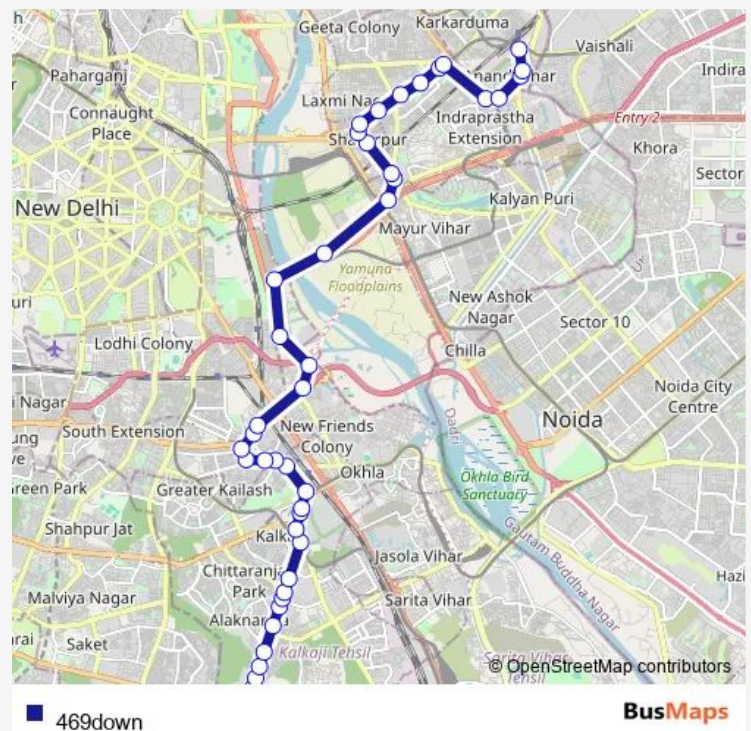

Garhi Gaon

Lajpat Nagar Crossing

PG DAV College / Sri Niwaspuri

Route schedule

Hamdard Nagar / Sangam Vihar — Anand Vihar Isbt Terminal

Monday 06:53-22:31

Tuesday 06:53-22:31

Wednesday 06:53-22:31

Thursday 06:53-22:31

Friday 06:53-22:31

Saturday 06:53-22:31

Sunday 06:53-22:31

Route info

Direction: Hamdard Nagar / Sangam Vihar

Stops: 43

Trip Duration: 1 hour 29 min