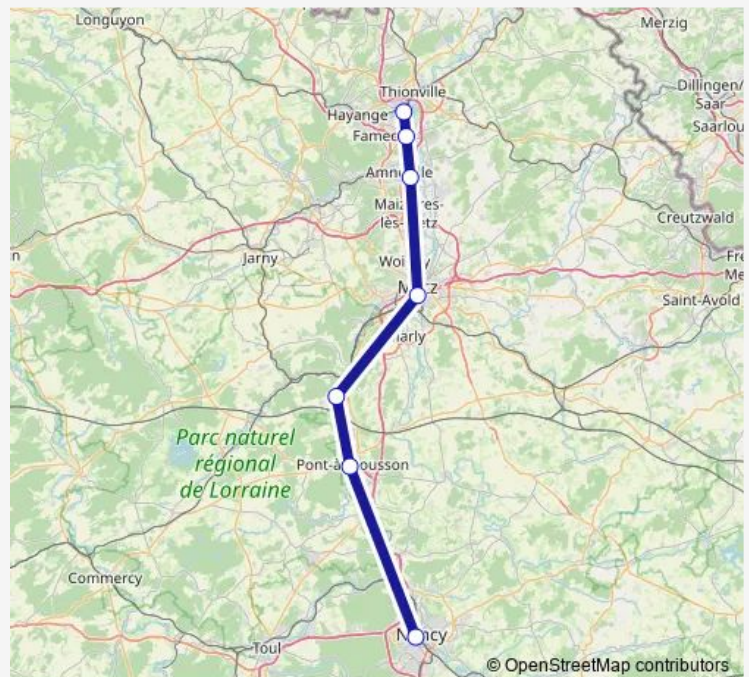

Regional Rail Service C50+

[Go to website](#)

Direction

Thionville — Metz Ville

5 stops

[Open route schedule](#)

Thionville

Uckange

Hagondange

Walygator parc

Metz Ville

Route schedule

Thionville — Metz Ville

Monday 18:34

Tuesday 18:34

Wednesday 18:34

Thursday 18:34

Friday 18:34

Saturday —

Sunday —

Route info

Direction: Thionville

Stops: 5

Trip Duration: 0 hour 24 min

■ C50+

Direction

Thionville — Nancy

7 stops

[Open route schedule](#)

Thionville

Uckange

Hagondange