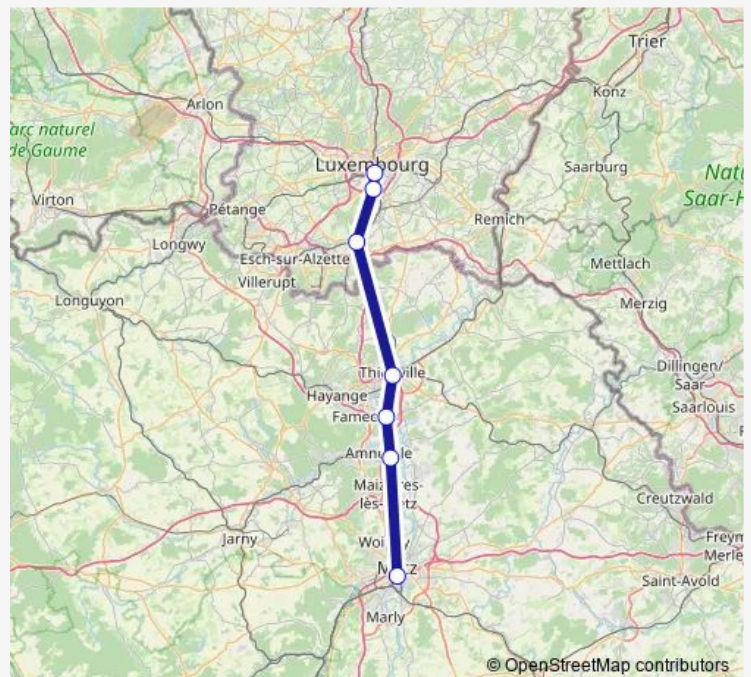

Hettange-Grande

Thionville

Route schedule

Lux BG Gare — Thionville

Monday —

Tuesday —

Wednesday 11:34-12:23

Thursday 11:34-12:23

Friday —

Saturday —

Sunday —

Route info

Direction: Lux BG Gare

Stops: 4

Trip Duration: 1 hour 1 min

C50+ — Metz - Luxembourg

BusMaps

Direction

Metz — Luxembourg

7 stops

[Open route schedule](#)

Metz

Hagondange

Uckange