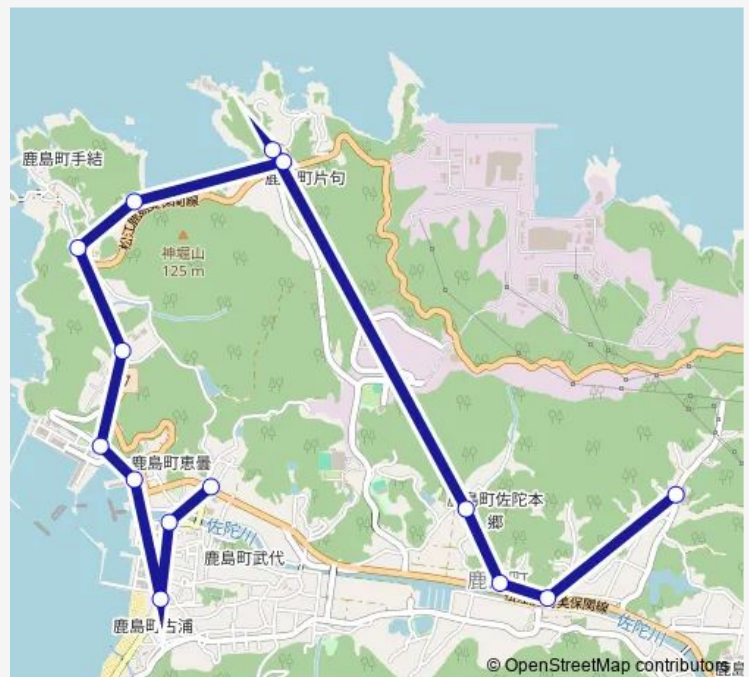

Wednesday 06:30-07:20

Thursday 06:30-07:20

Friday 06:30-07:20

Saturday 09:58

Sunday 09:58

Route info

Direction: 鹿島病院

Stops: 14

Trip Duration: 0 hour 22 min

■ 片句線

BusMaps

Direction

鹿島病院 — 惠曇連絡所

13 stops

[Open route schedule](#)

鹿島病院

Saturday

07:15-12:05

Sunday

07:15-12:05

Route info

Direction: 鹿島病院

Stops: 13

Trip Duration: 0 hour 19 min

Monday	17:20-18:00
Tuesday	17:20-18:00
Wednesday	17:20-18:00
Thursday	17:20-18:00
Friday	17:20-18:00
Saturday	10:20-13:20
Sunday	10:20-13:20

Route info

Direction: 惠曇連絡所

Stops: 14

Trip Duration: 0 hour 23 min