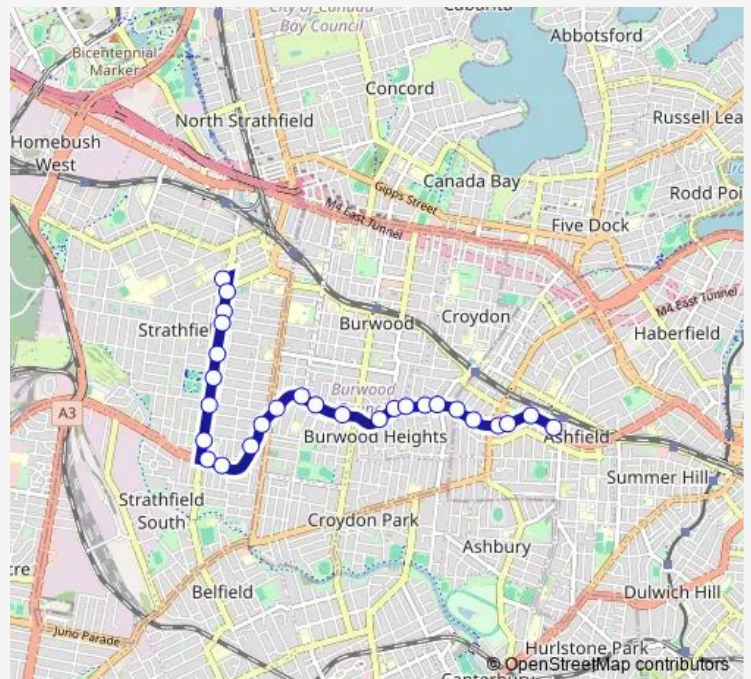

Homebush Rd After High St

Strathfield South Public School, Hume Hwy

Liverpool Rd At Eve St

Liverpool Rd Before High St

Liverpool Rd At Mintaro Av

The Broadway, Liverpool Rd

Liverpool Rd At Wentworth Rd

Liverpool Rd At Lindsay St

Liverpool Rd Opp St Joseph's Primary School

Liverpool Rd Opp Kelso St

Liverpool Rd After Weldon St

Liverpool Rd At Devonshire St

Liverpool Rd Opp Brighton St

Liverpool Rd At Malvern Av

Route schedule

Strathfield Girls High School, Oxford Rd, Stand B — Ashfield Station, Liverpool Rd, Stand F

Monday	15:17
Tuesday	14:50
Wednesday	15:17
Thursday	15:17
Friday	15:17
Saturday	—
Sunday	—

Route info

Direction: Strathfield Girls High School, Oxford Rd, Stand B

Stops: 27

Trip Duration: 0 hour 18 min

602s — Strathfield Girls High to Ashfield Station

Liverpool Rd At Edwin St

Liverpool Rd At Wetherill St

Liverpool Rd Opp Ashfield Rsl

Liverpool Rd Opp Lapish Av

Liverpool Rd At Cavill Av

Ashfield Station, Liverpool Rd, Stand F

602s School Bus time schedules and route maps are available in an offline PDF at [busmaps.com](https://busmaps.com). Use the [busmaps.com](https://busmaps.com) website to see live bus times, train schedule or subway schedule, and step-by-step directions for all public transit in Sydney