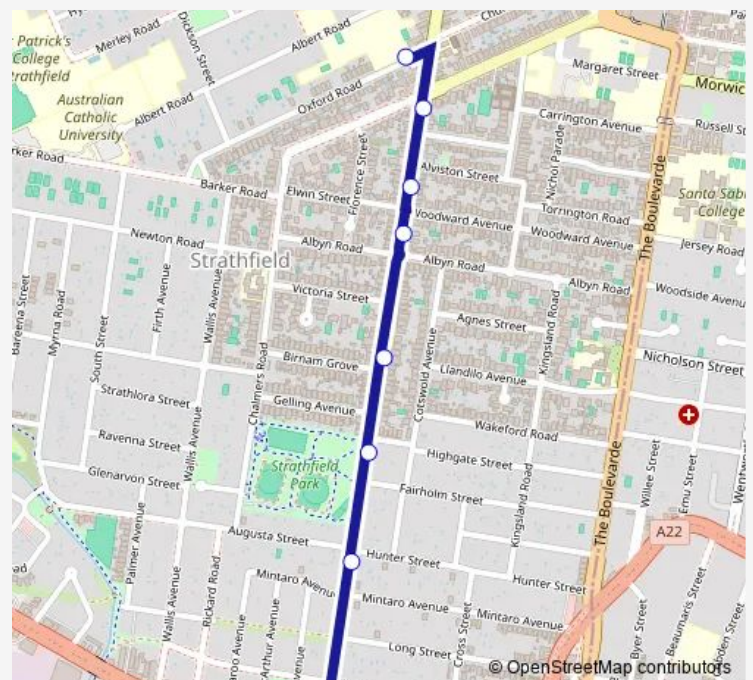

School Bus 602s Strathfield Girls High to Ashfield Station

[Go to website](#)

Direction

Strathfield Girls High School, Oxford Rd, Stand B —
Homebush Rd After High St

8 stops

[Open route schedule](#)

Strathfield Girls High School, Oxford Rd, Stand B

Homebush Rd After Redmyre Rd

Homebush Rd After Alviston St

Homebush Rd Before Albyn Rd

Homebush Rd Opp Birnam Gr

Homebush Rd Opp Strathfield Park

Homebush Rd At Hunter St

Homebush Rd After High St

Route schedule

Strathfield Girls High School, Oxford Rd, Stand B —
Homebush Rd After High St

Monday	15:17
Tuesday	14:50
Wednesday	15:17
Thursday	15:17
Friday	—
Saturday	—
Sunday	—

Route info

Direction: Strathfield Girls High School, Oxford Rd, Stand B

Stops: 8

Trip Duration: 0 hour 6 min