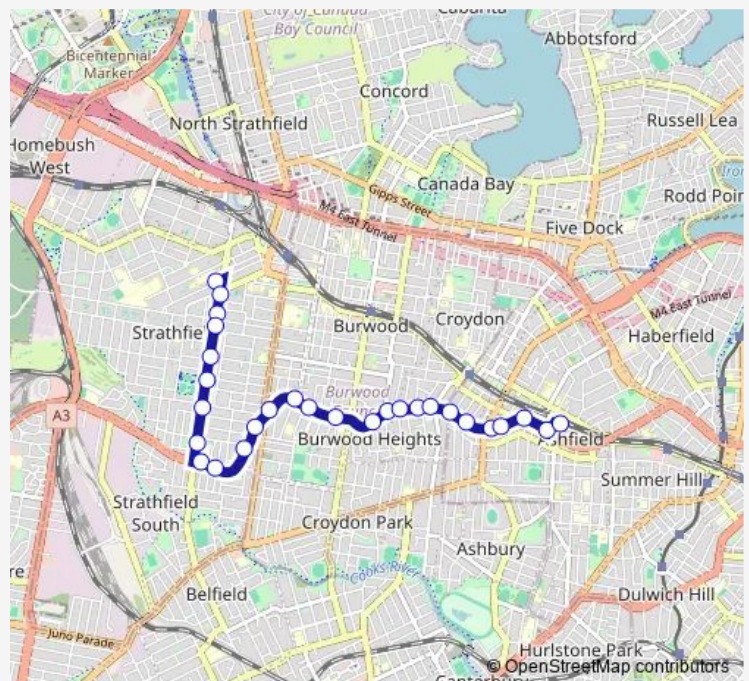

Liverpool Rd At Eve St

Liverpool Rd Before High St

Liverpool Rd Before Mintaro Av

Liverpool Rd At Willee St

Liverpool Rd At Wentworth Rd

Liverpool Rd At Lindsay St

Liverpool Rd Opp St Joseph's Primary School

Liverpool Rd Opp Kelso St

Liverpool Rd After Weldon St

Liverpool Rd At Devonshire St

Liverpool Rd At David St

Liverpool Rd At Malvern Av

Route schedule

Strathfield Girls High School, Oxford Rd — Ashfield Station, Brown St, Stand A

Monday	15:17
Tuesday	15:17
Wednesday	15:17
Thursday	14:50
Friday	15:17
Saturday	—
Sunday	—

Route info

Direction: Strathfield Girls High School, Oxford Rd

Stops: 28

Trip Duration: 0 hour 23 min

602s — Strathfield Girls High to Ashfield Station

Liverpool Rd At Edwin St

Liverpool Rd At Wetherill St

Liverpool Rd Opp Ashfield Rsl

Liverpool Rd Opp Lapish Av

Liverpool Rd At Cavill Av

Ashfield Station, Liverpool Rd, Stand F

Ashfield Station, Brown St, Stand A