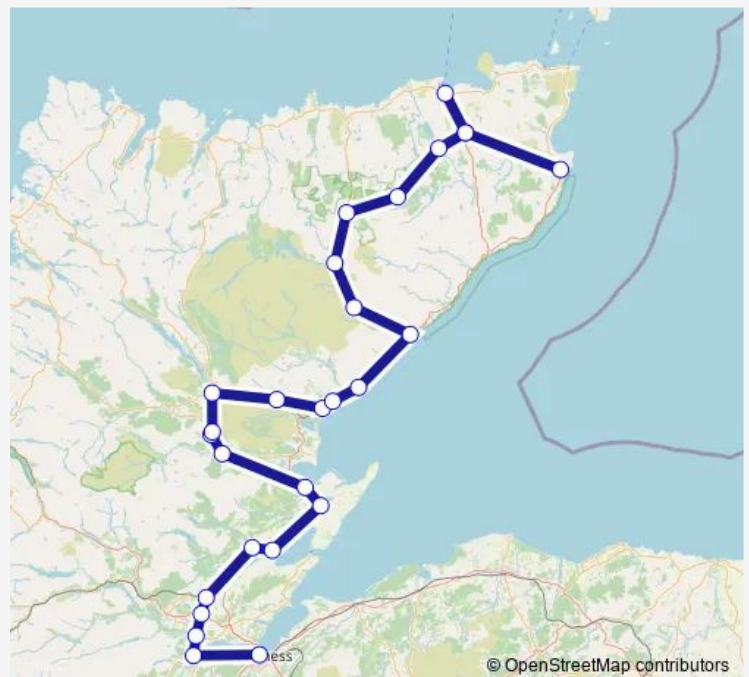

Kildonan

Kinbrace

Forsinard

Route schedule

Inverness — Wick

Monday 07:00-18:31

Tuesday 07:00-18:31

Wednesday 07:00-18:31

Thursday 07:00-18:31

Friday 07:00-18:31

Saturday 07:00-18:31

Sunday 17:54

Route info

Direction: Inverness

Stops: 27

Trip Duration: 4 hour 31 min

■ Sr:Inv->Wck — SR train service from INV to Wck

Altnabreac

Scotscaidder

Georgemas Junction

Thurso

Georgemas Junction

Wick

Sr:Inv->Wck Rail time schedules and route maps are available in an offline PDF at busmaps.com. Use the busmaps.com website to see live bus times, train schedule or subway schedule, and step-by-step directions for all public transit in Golspie