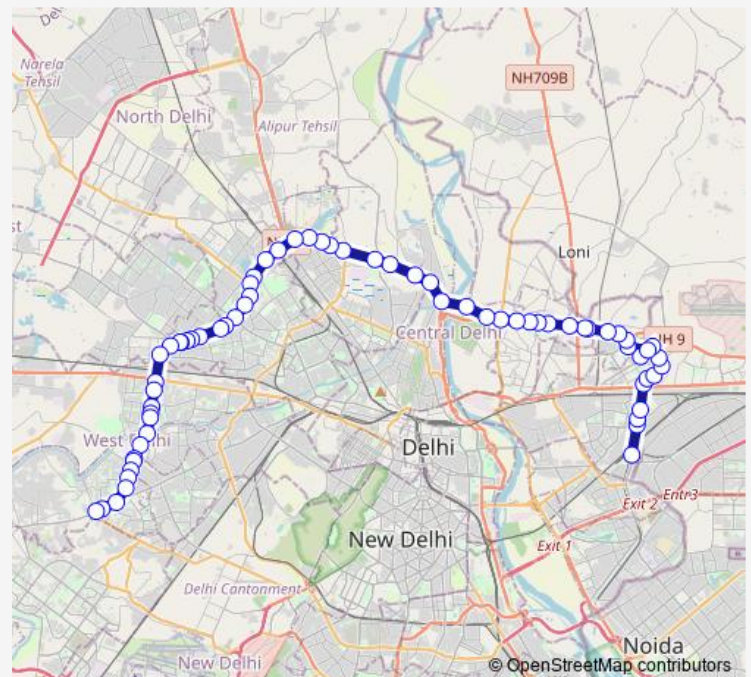

B R Ambedkar College (Loni Road Xing)

C 4 Yamuna Vihar

Yamuna Vihar Brijpuri

Route schedule

Anand Vihar Isbt Terminal — Uttam Nagar Terminal

Monday 00:10-23:50

Tuesday 00:10-23:50

Wednesday 00:10-23:50

Thursday 00:10-23:50

Friday 00:10-23:50

Saturday 00:10-23:50

Sunday 00:10-23:50

Route info

Direction: Anand Vihar Isbt Terminal

Stops: 67

Trip Duration: 2 hour 43 min

0oms(-)(NS)Down

BusMaps

B-Block Yamuna Vihar

Bhajanpura

Khajuri

Rajeev Nagar (Signature Bridge)

Gurudwara Nanak Sar

Wazirabad Crossing