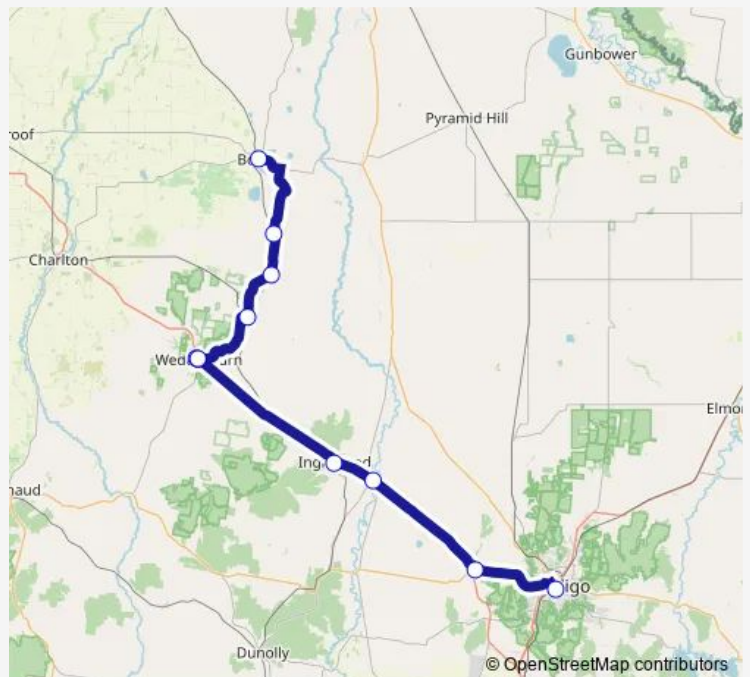

Bus Bendigo - Boort Via Wedderburn, Inglewood

[Go to website](#)

Direction

Information Centre/Godfrey St (Boort) — Bendigo Station/Railway PI (Bendigo)

10 stops

[Open route schedule](#)

- Information Centre/Godfrey St (Boort)
- CFA/Boort-Wedderburn Rd (Mysia)
- Boort-Wederburn Rd (Borong)
- Korong Vale Senior Citizens/Allen St (Korong Vale)
- Reef St/Wilson St (Wedderburn)
- Jacka Park/Chapel St (Wedderburn)
- Houston St/Calder Hwy (Inglewood)
- Park St/Calder Hwy (Bridgewater)
- Marong General Store/Calder Hwy (Marong)
- Bendigo Station/Railway PI (Bendigo)

Route schedule

Information Centre/Godfrey St (Boort) — Bendigo Station/Railway PI (Bendigo)

Monday	—
Tuesday	—
Wednesday	—
Thursday	—
Friday	—
Saturday	09:30
Sunday	—

Route info

Direction: Information Centre/Godfrey St (Boort)

Stops: 10

Trip Duration: 1 hour 52 min

■ Bendigo - Boort Via Wedderburn, Inglewood

Direction

Bendigo Station/Railway Pl (Bendigo) — Information Centre/Godfrey St (Boort)

10 stops

[Open route schedule](#)

Bendigo Station/Railway Pl (Bendigo)

Marong General Store/Calder Hwy (Marong)

Park St/Calder Hwy (Bridgewater)

Houston St/Calder Hwy (Inglewood)

Reef St/Wilson St (Wedderburn)

Jacka Park/Chapel St (Wedderburn)

Korong Vale Senior Citizens/Allen St (Korong Vale)