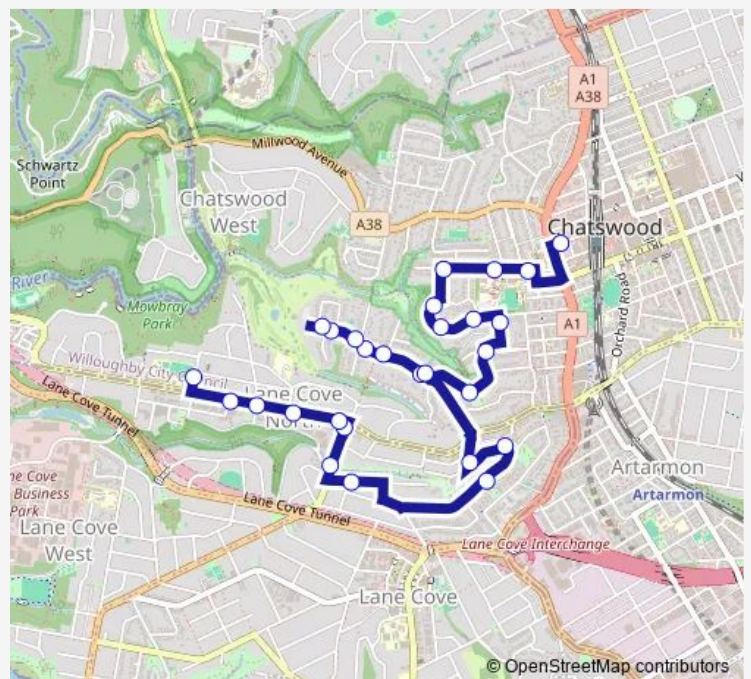

Beaconsfield Rd At Greville St

Beaconsfield Rd At Ferndale St

Beaconsfield Rd At Dalrymple Av

Ralston St At Murray St

Murray St At Stokes St

Stokes St Before Ralston St

Route schedule

Chatswood Station, Victoria Av, Stand E — Hatfield St Opp Furran St

Monday 08:30

Tuesday 08:30

Wednesday 08:30

Thursday 08:30

Friday 08:30

Saturday —

Sunday —

Route info

Direction: Chatswood Station, Victoria Av, Stand E

Stops: 28

Trip Duration: 0 hour 30 min

Karilla Av At Kyong St

Centennial Av At Elizabeth Pde

Centennial Av At Mowbray Rd

Mowbray Rd After Centennial Av

Mowbray Rd Opp West Chatswood Library

Sunday —

Route info

Direction: Mowbray Public School, Mowbray Rd

Stops: 31

Trip Duration: 0 hour 34 min

Eddy Rd Opp De Villiers Av

41 De Villiers Av

De Villiers Av At Carr St