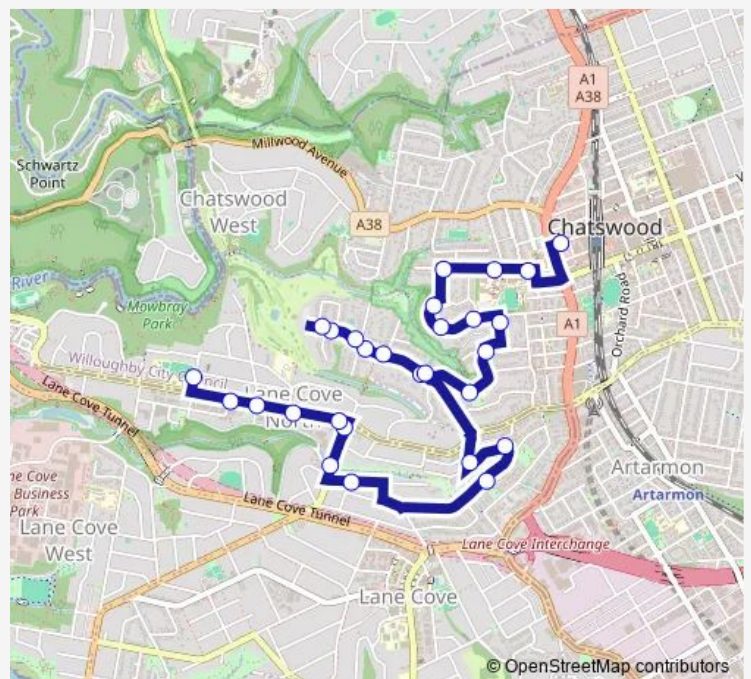

Beaconsfield Rd At Greville St

Beaconsfield Rd At Ferndale St

Beaconsfield Rd At Dalrymple Av

Ralston St At Murray St

Murray St At Stokes St

Stokes St Before Ralston St

Route schedule

Chatswood Station, Victoria Av, Stand E — Hatfield St Opp Furran St

Monday 08:30

Tuesday 08:30

Wednesday 08:30

Thursday 08:30

Friday 08:30

Saturday —

Sunday —

Route info

Direction: Chatswood Station, Victoria Av, Stand E

Stops: 28

Trip Duration: 0 hour 30 min

Karilla Av At Kyong St

Centennial Av At Elizabeth Pde

Centennial Av At Mowbray Rd

Mowbray Rd After Centennial Av

Mowbray Rd Opp West Chatswood Library

Sunday —

Route info

Direction: Mowbray Public School, Mowbray Rd

Stops: 31

Trip Duration: 0 hour 34 min

Eddy Rd Opp De Villiers Av

41 De Villiers Av

De Villiers Av At Carr St