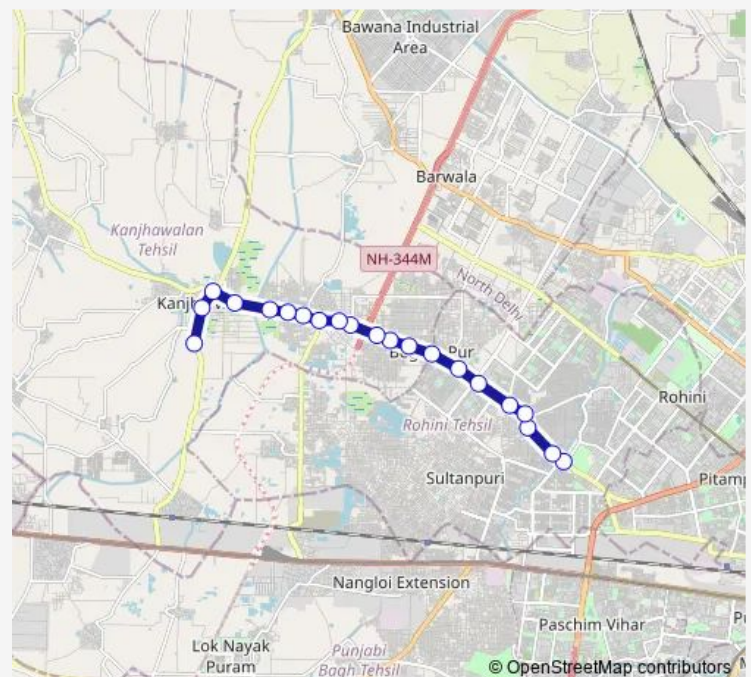

Thursday 12:14-23:50

Friday 12:14-23:50

Saturday 12:14-23:50

Sunday 12:14-23:50

Route info

Direction: Mangolpuri Y Block

Stops: 21

Trip Duration: 0 hour 41 min