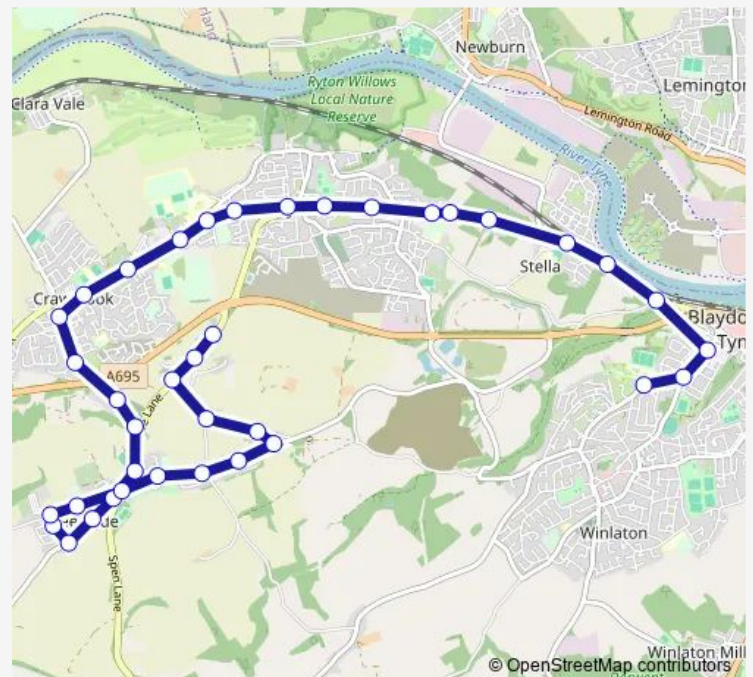

### Direction

Back Lane-School — Woodside Lane-Green Grove

38 stops

[Open route schedule](#)

Back Lane-School

Blaydon Bank-Croftdale Road

Blaydon Bank-Lawrence Court

Stella Road-Cowans Bank

Stella Road-Stella Hall Drive

Stella Road-Tempest Street

Stella Road-Hedgefield Avenue

Stella Road-Hedgefield Terrace

Stella Road-High Hedgefield

Main Road-Runhead Estate

Main Road - Watermill

Main Road - Woodside Lane

### Route schedule

Back Lane-School — Woodside Lane-Green Grove

Monday —

Tuesday —

Wednesday —

Thursday —

Friday 15:00

Saturday —

### Route info

Direction: Back Lane-School

Stops: 38

Trip Duration: 0 hour 35 min

891n

BusMaps

Woodside Lane-Heathfield Gardens

Lead Road