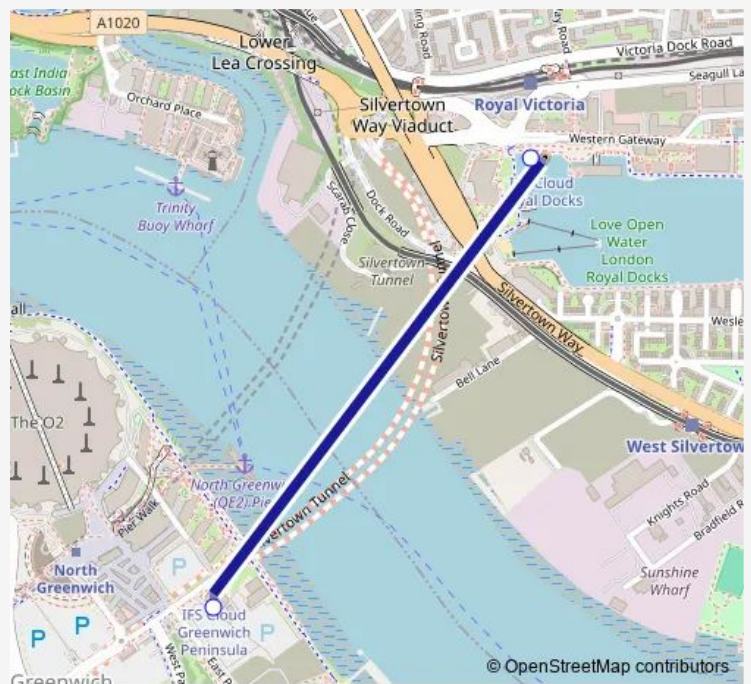

Cable car London Cable Car Greenwich Peninsular - Royal Docks

[Go to website](#)

Direction

IFS Cloud Royal Docks — IFS Cloud Greenwich Peninsula

2 stops

[Open route schedule](#)

IFS Cloud Royal Docks

IFS Cloud Greenwich Peninsula

Route schedule

IFS Cloud Royal Docks — IFS Cloud Greenwich Peninsula

Monday 07:00-21:00

Tuesday 07:00-21:00

Wednesday 07:00-21:00

Thursday 07:00-21:00

Friday 07:00-23:00

Saturday 08:00-23:00

Sunday 09:00-21:00

Route info

Direction: IFS Cloud Royal Docks

Stops: 2

Trip Duration: 0 hour 7 min

■ London Cable Car — Greenwich Peninsular - Royal Docks

Direction

IFS Cloud Greenwich Peninsula — IFS Cloud Royal Docks

2 stops

[Open route schedule](#)

IFS Cloud Greenwich Peninsula

IFS Cloud Royal Docks

Route schedule

IFS Cloud Greenwich Peninsula — IFS Cloud Royal Docks

Monday	07:00-21:00
Tuesday	07:00-21:00
Wednesday	07:00-21:00
Thursday	07:00-21:00
Friday	07:00-23:00
Saturday	08:00-23:00
Sunday	09:00-21:00