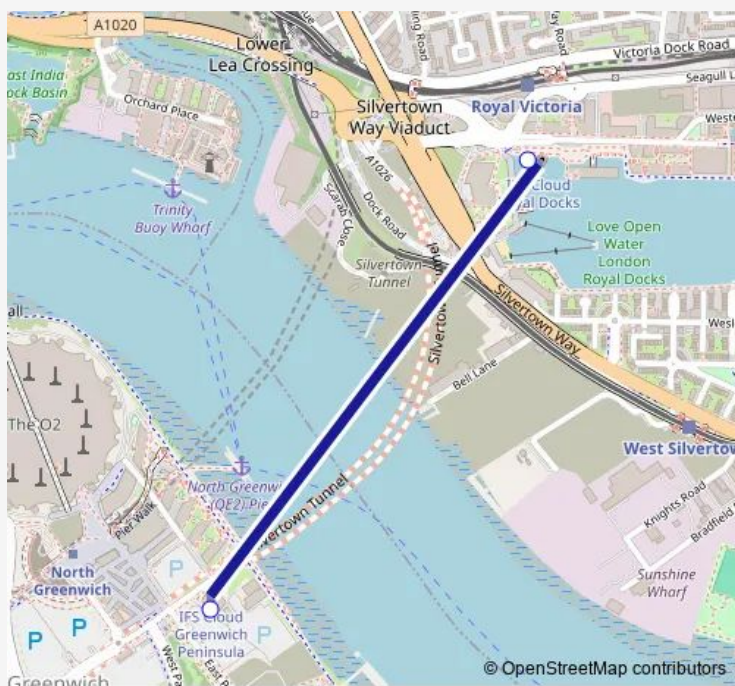

Cable car London Cable Car Greenwich Peninsular - Royal Docks

[Go to website](#)

Direction

IFS Cloud Royal Docks — IFS Cloud Greenwich Peninsula

2 stops

[Open route schedule](#)

IFS Cloud Royal Docks

IFS Cloud Greenwich Peninsula

Route schedule

IFS Cloud Royal Docks — IFS Cloud Greenwich Peninsula

Monday 07:00-21:00

Tuesday 07:00-21:00

Wednesday 07:00-21:00

Thursday 07:00-21:00

Friday 07:00-23:00

Saturday 08:00-23:00

Sunday 09:00-21:00

Route info

Direction: IFS Cloud Royal Docks

Stops: 2

Trip Duration: 0 hour 7 min

■ London Cable Car — Greenwich Peninsular - Royal Docks

Direction

IFS Cloud Greenwich Peninsula — IFS Cloud Royal Docks

2 stops

[Open route schedule](#)

IFS Cloud Greenwich Peninsula

IFS Cloud Royal Docks

Route schedule

IFS Cloud Greenwich Peninsula — IFS Cloud Royal Docks

Monday	07:00-21:00
Tuesday	07:00-21:00
Wednesday	07:00-21:00
Thursday	07:00-21:00
Friday	07:00-23:00
Saturday	08:00-23:00
Sunday	09:00-21:00