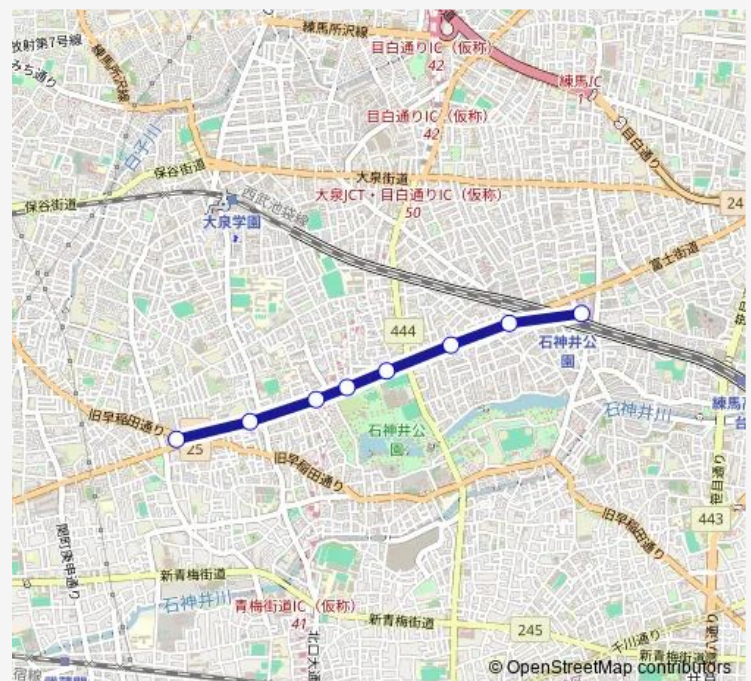

### Route schedule

石神井公園駅北口 — 西武車庫前 ( 上石神井営業所 )

Monday 23:08

Tuesday 23:08

Wednesday 23:08

Thursday 23:08

Friday 23:08

Saturday 22:15

### Route info

Direction: 石神井公園駅北口

Stops: 8

Trip Duration: 0 hour 10 min

石 1 2 Bus time schedules and route maps are available in an offline PDF at [busmaps.com](https://busmaps.com). Use the [busmaps.com](https://busmaps.com) website to see live bus times, train schedule or subway schedule, and step-by-step directions for all public transit in Nishitokyo