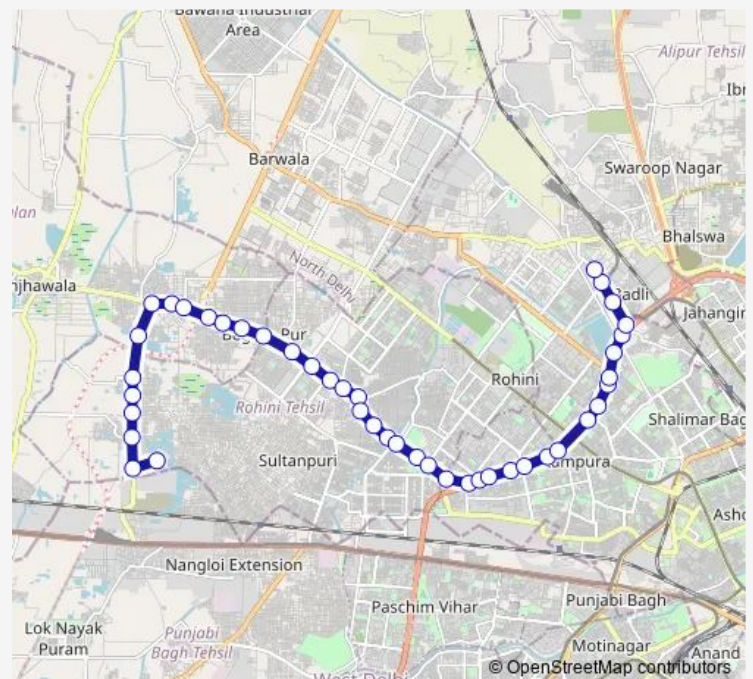

Brahm shakti hospital

Krishna Vihar

Krishna Vihar

Route schedule

Rani Khara Depot 2 — Rohini Sec 18

Monday 04:22-06:32

Tuesday 04:22-06:32

Wednesday 04:22-06:32

Thursday 04:22-06:32

Friday 04:22-06:32

Saturday 04:22-06:32

Sunday 04:22-06:32

Route info

Direction: Rani Khara Depot 2

Stops: 43

Trip Duration: 1 hour 19 min