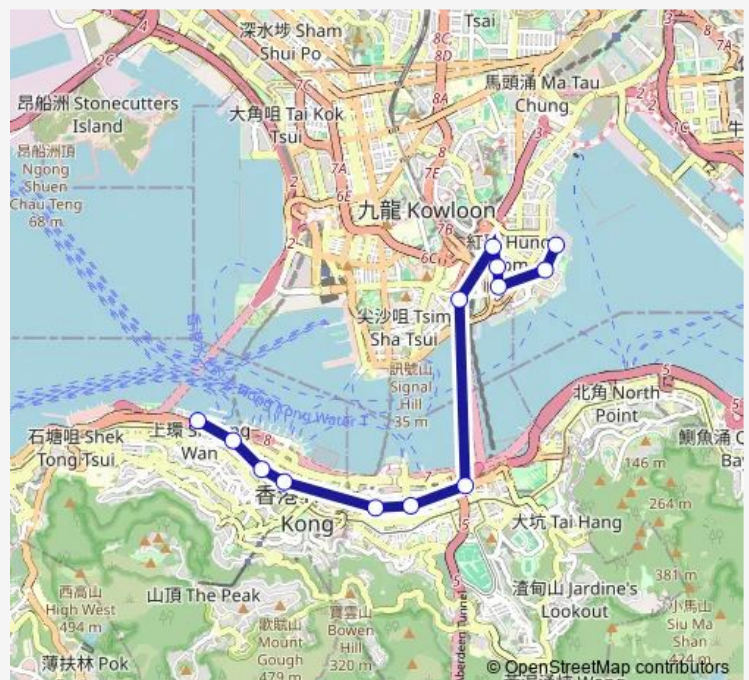

Route info

Direction: [Ctb] Laguna Verde|[Kmb+Ctb] Laguna Verde/
Laguna Verde|[Kmb] Laguna Verde

Stops: 13

Trip Duration: 0 hour 38 min

115P — Laguna Verde - Central (Macau Ferry)

tral[[Kmb] Pottinger Street[[Pi] 22-23 Connaught Road
Central