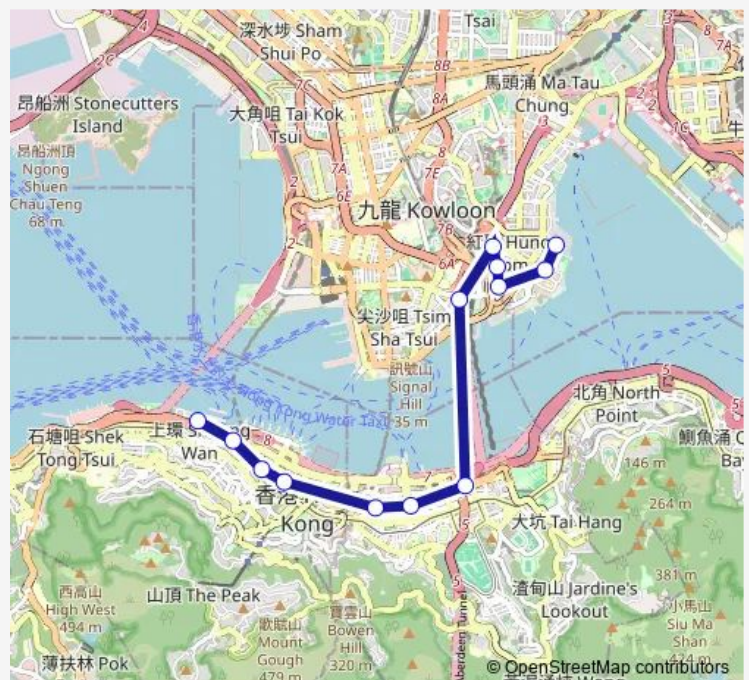

Thursday 08:10-08:25

Friday 08:10-08:25

Saturday —

Sunday —

Route info

Direction: [Ctb] Laguna Verde|[Kmb+Ctb] Laguna Verde/
Laguna Verde|[Kmb] Laguna Verde

Stops: 13

Trip Duration: 0 hour 35 min