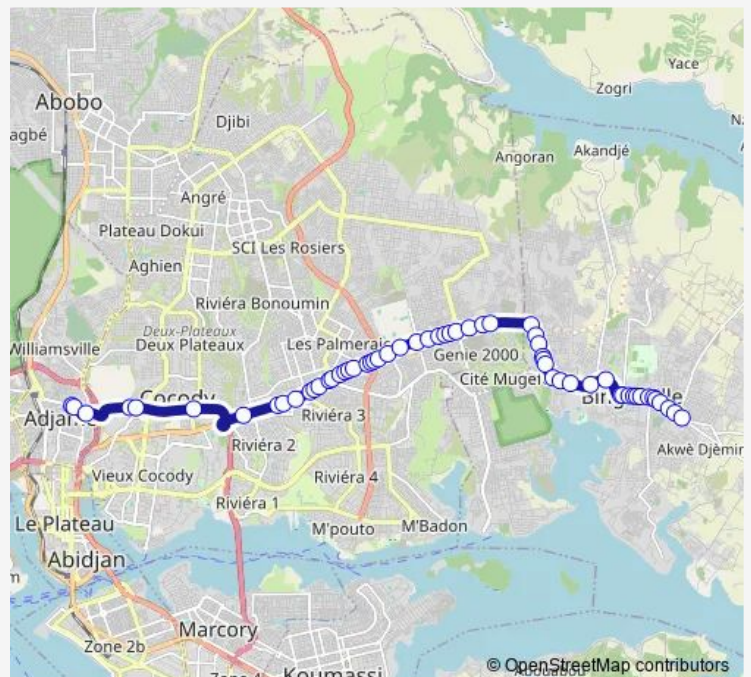

### Route schedule

Station Service Shell — Nouvelle Gare Bingerville

Monday 06:00

Tuesday 06:00

Wednesday 06:00

Thursday 06:00

Friday 06:00

Saturday 06:00

### Route info

Direction: Station Service Shell

Stops: 58

Trip Duration: 0 hour 44 min

gbaka : Renault ↔ Bingerville Nouvelle Gare

Carrefour Cfa

Garage Cfa

Nouveau Camp