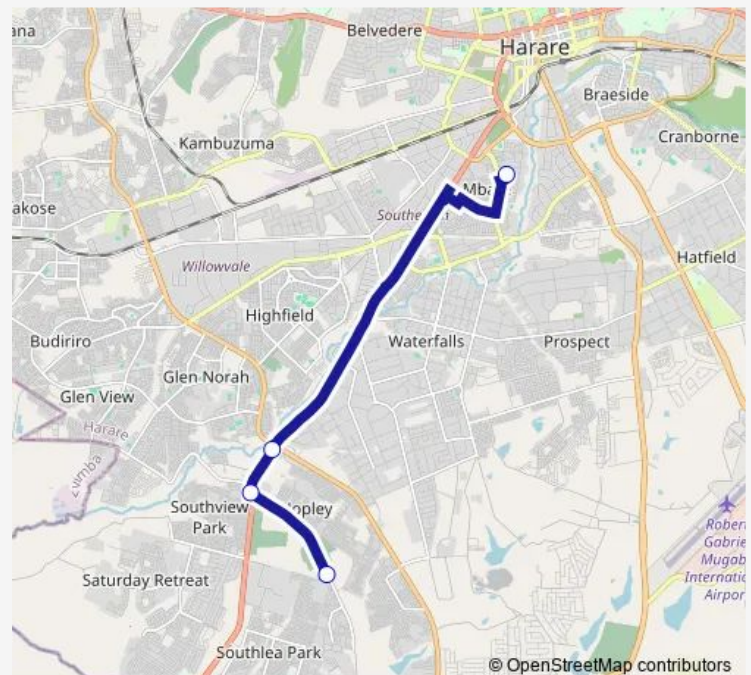

Direction

Southleigh Park — Mbare Hub

4 stops

[Open route schedule](#)

Southleigh Park

Boka

Mbudzi Round about

Mbare Hub

Route schedule

Southleigh Park — Mbare Hub

Monday	09:26
Tuesday	09:26
Wednesday	09:26
Thursday	09:26
Friday	09:26
Saturday	09:26
Sunday	09:26

Route info

Direction: Southleigh Park

Stops: 4

Trip Duration: 0 hour 34 min