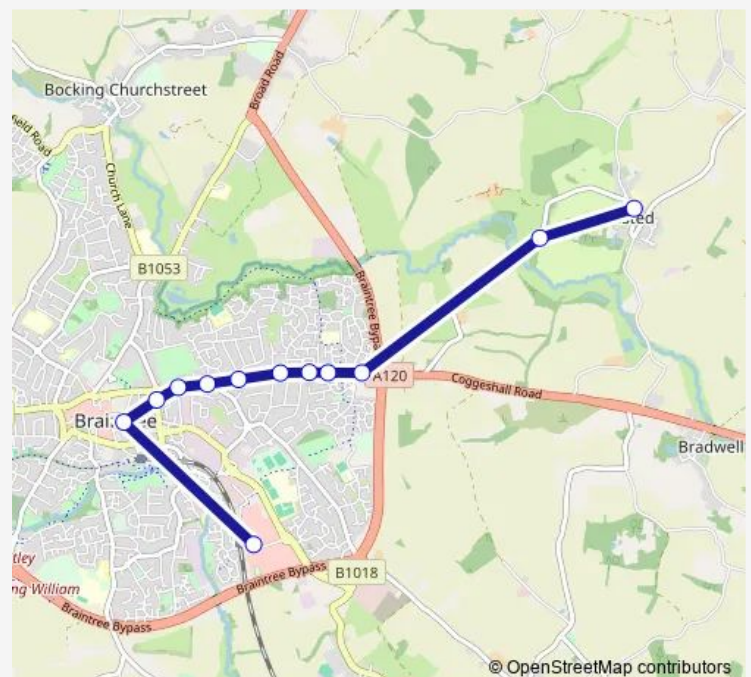

Railway Street

Albert Road

Kings Head

Dallwood Way

Wheatley Avenue

Bartram Avenue North

Kings Park Village

Tesco East Store

The Mill

Montefiore Institute

Route schedule

Freeport Railway Station — Montefiore Institute

Monday —

Tuesday —

Wednesday 11:45

Thursday —

Friday —

Saturday —

Sunday —

Route info

Direction: Freeport Railway Station

Stops: 12

Trip Duration: 0 hour 35 min

■ SB28 — Stisted - Braintree

Direction

Montefiore Institute — Freeport Railway Station

15 stops

[Open route schedule](#)

Montefiore Institute

Bridge Hall Road

The Dolphin

Cherry Lane