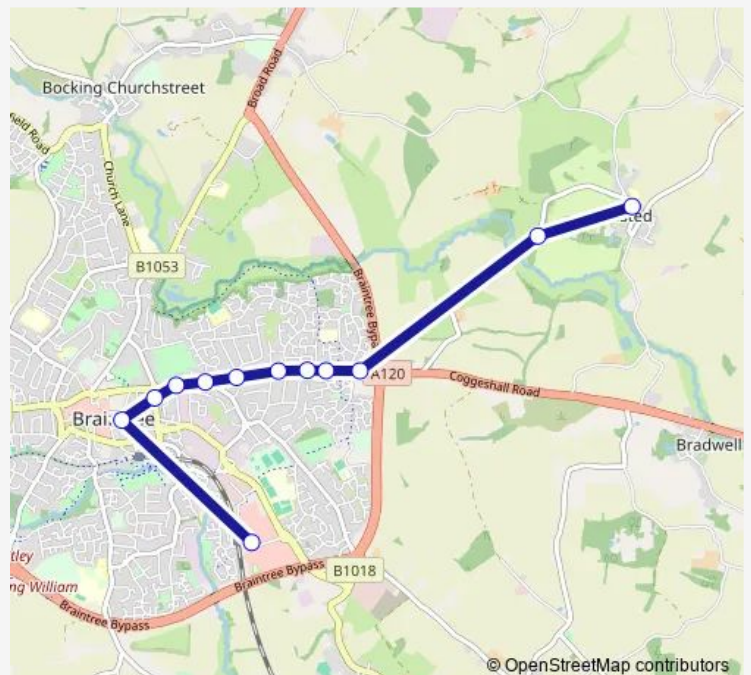

Railway Street

Albert Road

Kings Head

Dallwood Way

Wheatley Avenue

Bartram Avenue North

Kings Park Village

Tesco East Store

The Mill

Montefiore Institute

Route schedule

Freeport Railway Station — Montefiore Institute

Monday —

Tuesday —

Wednesday 11:45

Thursday —

Friday —

Saturday —

Sunday —

Route info

Direction: Freeport Railway Station

Stops: 12

Trip Duration: 0 hour 35 min

■ SB28 — Stisted - Braintree

BusMaps

Direction

Montefiore Institute — Freeport Railway Station

15 stops

[Open route schedule](#)

Montefiore Institute

Bridge Hall Road

The Dolphin