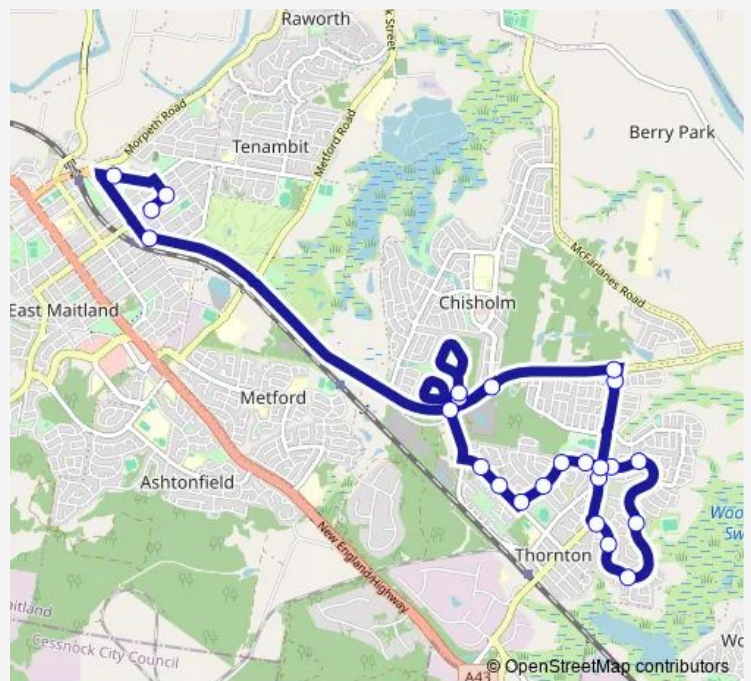

School Bus 2632 Timberlane Estate to Maitland Hs

[Go to website](#)

Direction

Forest Dr Before Grey Gum Cres — Maitland High School, Hunter St

24 stops

[Open route schedule](#)

- Forest Dr Before Grey Gum Cres
- Forest Dr Opp Grey Gum Cres
- Raymond Terrace Rd Opp Settlers Bvd
- Hausman Dr At Raymond Terrace Rd
- Taylor Av At Sharp St
- Taylor Av At Bunbury St
- Thomas Coke Dr Opp Thornton Shopping Centre
- Thomas Coke Dr At Mumford Av
- Thomas Coke Dr After John Arthur Av
- Thomas Coke Dr Opp Reilly St
- Somerset Dr After Government Rd
- Somerset Dr After Benwerrin Av
- Somerset Dr After Featherwood Pl
- Somerset Dr After Golden Wattle Cr
- Somerset Dr At Rosewood Av
- Somerset Dr Before Edwards Av
- Government Rd After Edwards Rd
- Government Rd At Thomas Coke Dr (Hail And Ride)
- Government Rd After Thorncliffe Av
- Raymond Terrace Rd After Government Rd (Hail And Ride)

Route schedule

Forest Dr Before Grey Gum Cres — Maitland High School, Hunter St

Monday	08:18
Tuesday	08:18
Wednesday	08:18
Thursday	08:18
Friday	08:18
Saturday	—
Sunday	—

Route info

Direction: Forest Dr Before Grey Gum Cres

Stops: 24

Trip Duration: 0 hour 37 min

2632 — Timberlane Estate to Maitland Hs

Raymond Terrace Rd Before Victoria St

Maitland Grossmann High School, Cumberland St

Hodge St At High St

Maitland High School, Hunter St

The schedule is provided in the local timezone. Times with "(+1)" indicate departures on the next day.

PDF file created on 2025-01-16

2024 BusMaps.com - All Rights Reserved