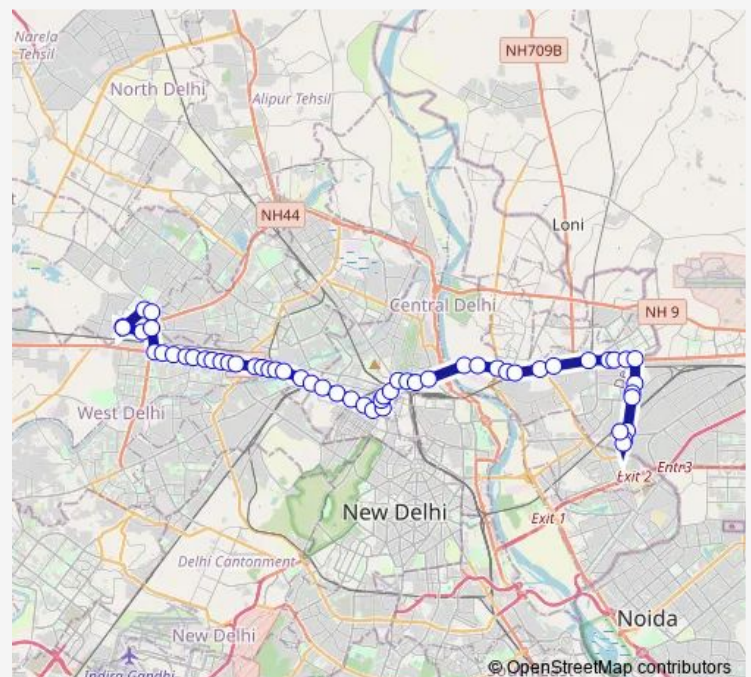

Jai Dev Park

Ram Pura

Ashok Park

Route schedule

Q Block Mangolpuri — Anand Vihar Isbt Terminal

Monday 04:50-21:26

Tuesday 04:50-21:26

Wednesday 04:50-21:26

Thursday 04:50-21:26

Friday 04:50-21:26

Saturday 04:50-21:26

Sunday 04:50-21:26

Route info

Direction: Q Block Mangolpuri

Stops: 55

Trip Duration: 2 hour 9 min

939down

BusMaps

Zakhira Flyover

Daya Basti Flyover

Anand Parbat Industrial Area

Sarai Rohila

Liberty Cinema

Tibiya College