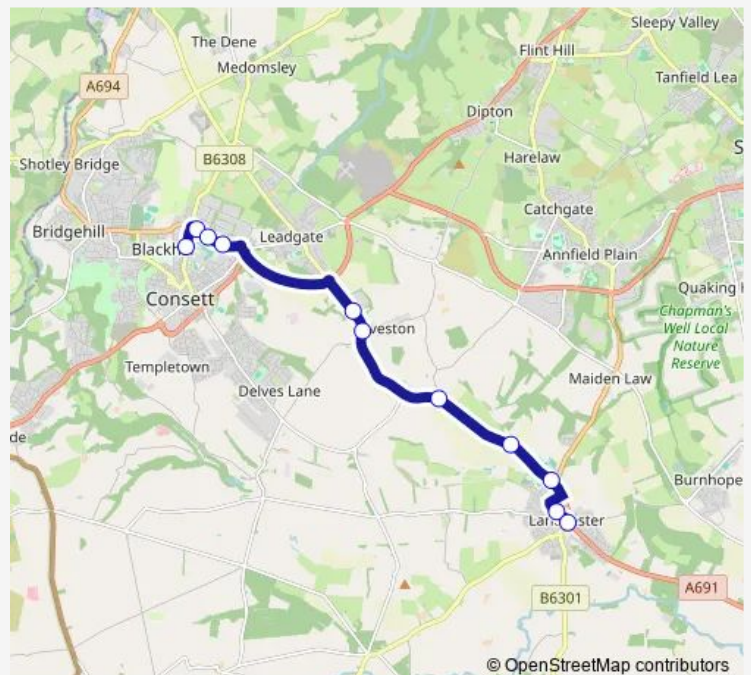

Saturday —

Sunday —

Route info

Direction: Leisure Centre-Academy

Stops: 11

Trip Duration: 0 hour 11 min

765

Direction

Consett Bus Station Stand J — Market Place

31 stops

[Open route schedule](#)

Consett Bus Station Stand J

Front Street

Derwentside College

Fell Coke Works

Post Office

Wednesday 07:45

Thursday 07:45

Friday 07:45

Saturday —

Sunday —

Route info

Direction: Market Place

Stops: 42