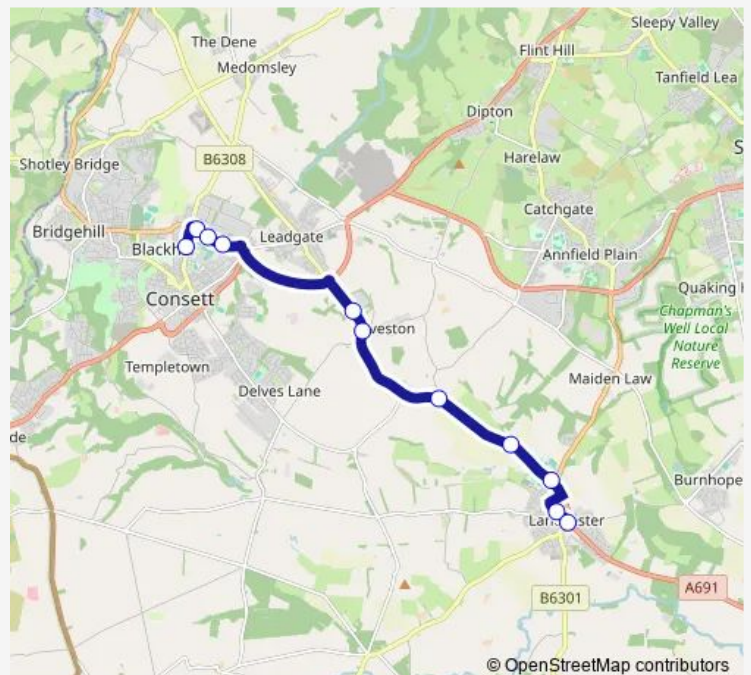

Saturday —

Sunday —

Route info

Direction: Leisure Centre-Academy

Stops: 11

Trip Duration: 0 hour 11 min

765

Direction

Consett Bus Station Stand J — Market Place

31 stops

[Open route schedule](#)

Consett Bus Station Stand J

Front Street

Derwentside College

Fell Coke Works

Post Office

Wednesday 07:45

Thursday 07:45

Friday 07:45

Saturday —

Sunday —

Route info

Direction: Market Place

Stops: 42