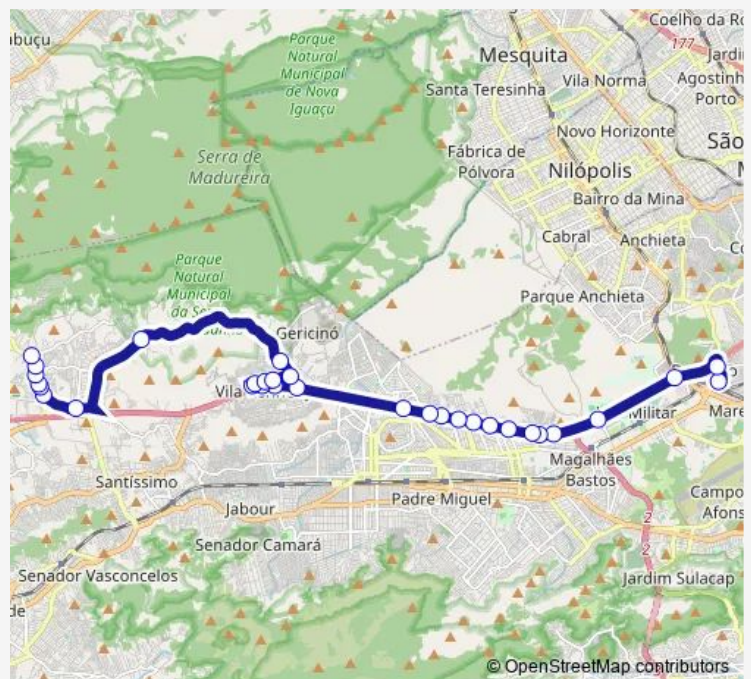

### Route schedule

Terminal Deodoro : Plataforma F11 — Ponto Final: Largo do Mendanha

Monday 00:00

Tuesday 00:00

Wednesday 00:00

Thursday 00:00

Friday 00:00

Saturday 00:00

### Route info

Direction: Terminal Deodoro : Plataforma F11

Stops: 31

Trip Duration: 1 hour 1 min

765 — Mendanha - Terminal Deodoro

Guandu do Sena

Henrique Sousa Queirós

Guandu

Carobinha

Paraibano

Pernambucano

Piauiense

Baiano

Paraense

Ponto Final: Largo do Mendanha

## Route info

Direction: Ponto Final: Largo do Mendanha

Stops: 30

Trip Duration: 0 hour 59 min

Belém

Manaus

Equitção

Marechal Alencastro