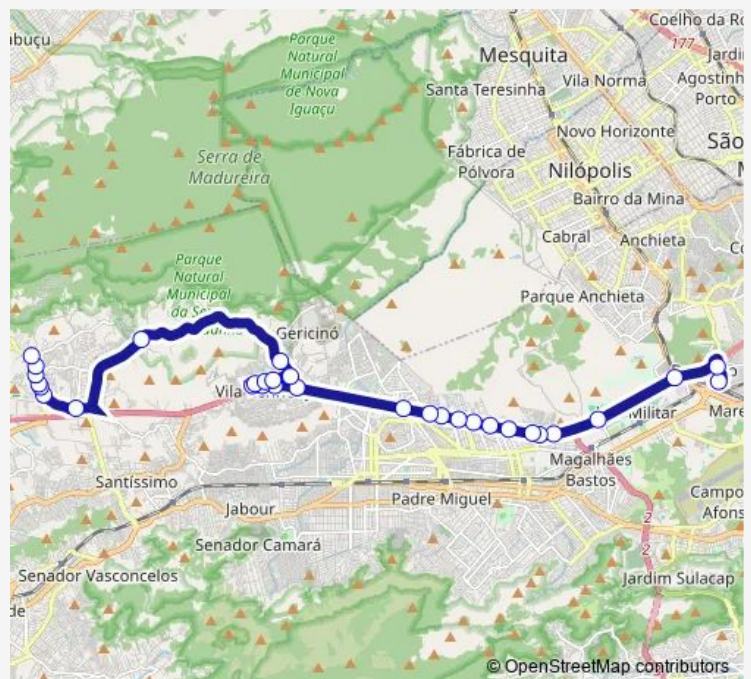

Bus 765 Mendanha - Terminal Deodoro

[Go to website](#)

Direction

Terminal Deodoro : Plataforma F11 — Ponto Final: Largo do Mendanha

31 stops

[Open route schedule](#)

Terminal Deodoro : Plataforma F11

Brasil

Marechal Alencastro

Equitação

Emilio Conde

Engenho Novo

Batan

Manaus

Recife

Curitiba

Miranga

Mocidade Independente

Cancela Preta

Almirante Aymará Xavier de Souza

Sargento Miguel Filho

Etiópia

Paulino do Sacramento

Praça Miami

Oscar Ferreira

Paulino do Sacramento

Arcelina Mochel

Route schedule

Terminal Deodoro : Plataforma F11 — Ponto Final: Largo do Mendanha

Monday 00:00

Tuesday 00:00

Wednesday 00:00

Thursday 00:00

Friday 00:00

Saturday 00:00

Sunday 00:00

Route info

Direction: Terminal Deodoro : Plataforma F11

Stops: 31

Trip Duration: 1 hour 2 min

765 — Mendanha - Terminal Deodoro