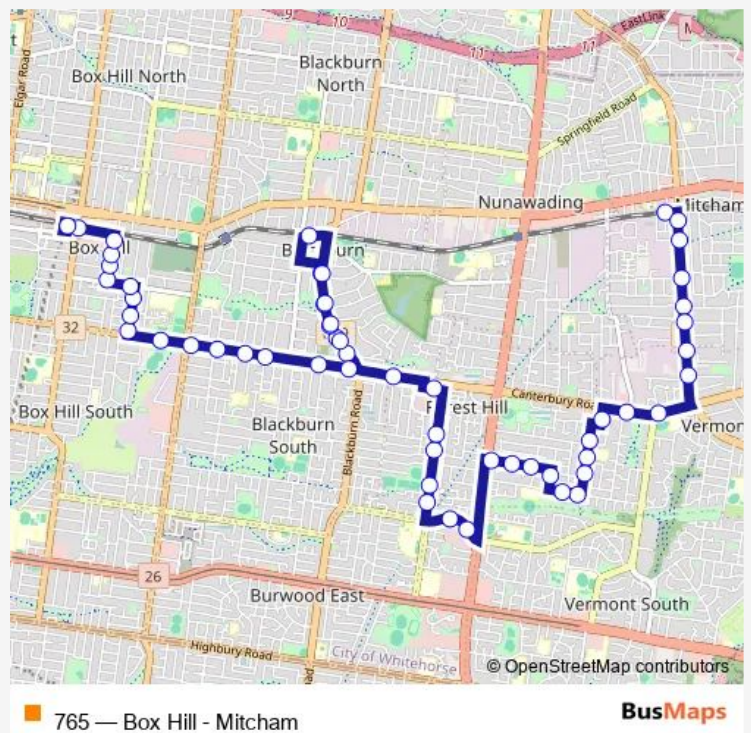

Bus 765 Box Hill - Mitcham

[Go to website](#)

Direction
Blackburn Station/South Pde (Blackburn) — Mitcham Station/Calcutta St (Mitcham)
37 stops
[Open route schedule](#)

- Blackburn Station/South Pde (Blackburn)
- Wolseley Cres/Blackburn Rd (Blackburn)
- Wellington Ave/Blackburn Rd (Blackburn)
- Walsham Rd/Blackburn Rd (Blackburn)
- Eustace St/Blackburn Rd (Blackburn)
- Covenant House Aged Care/Blackburn Rd (Blackburn)
- Lagoona Ct/Canterbury Rd (Blackburn)
- Forest Hill SC/Canterbury Rd (Forest Hill)
- Pacific Way/Mahoneys Rd (Forest Hill)
- Paul Rd/Mahoneys Rd (Forest Hill)
- Mahoneys Reserve/Mahoneys Rd (Forest Hill)
- Romoly Dr/Mahoneys Rd (Forest Hill)
- St Thomas Ret Village/Hawthorn Rd (Forest Hill)
- Echunga Cl/Hawthorn Rd (Forest Hill)
- Springvale Rd/Parkmore Rd (Forest Hill)
- Cheryl St/Parkmore Rd (Forest Hill)
- Everglade Ave/Parkmore Rd (Forest Hill)
- Hampshire Rd/Parkmore Rd (Forest Hill)
- Michael Ct/Hampshire Rd (Forest Hill)
- Longbrae Ave/Jolimont Rd (Forest Hill)
- Stevens Rd/Jolimont Rd (Forest Hill)

Route schedule

Blackburn Station/South Pde (Blackburn) — Mitcham Station/Calcutta St (Mitcham)

Monday	07:05-07:35
Tuesday	—
Wednesday	—
Thursday	—
Friday	—
Saturday	07:35
Sunday	—

Route info

Direction: Blackburn Station/South Pde (Blackburn)
Stops: 37
Trip Duration: 0 hour 30 min