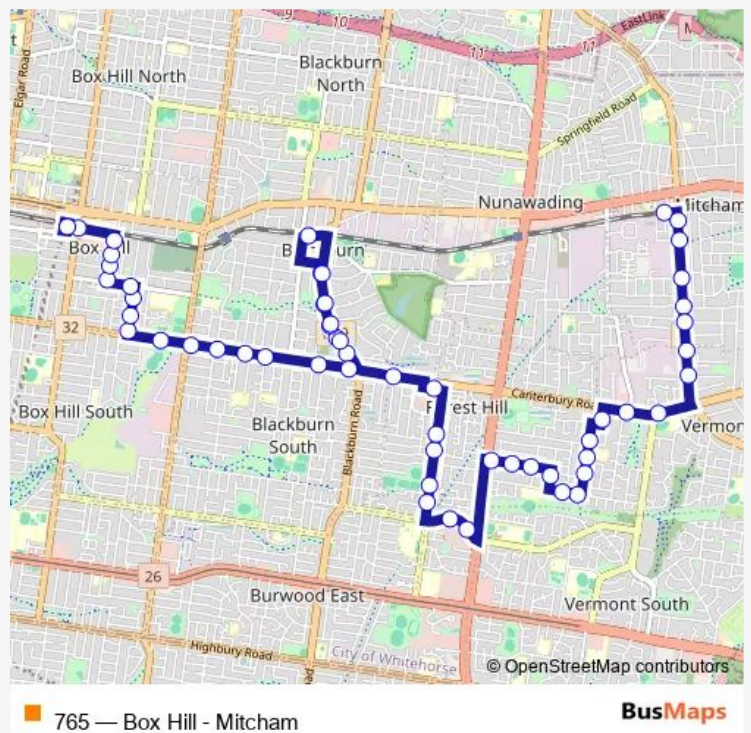

Route schedule

Mitcham Station/Calcutta St (Mitcham) — Blackburn Station/South Pde (Blackburn)

Monday	21:02
Tuesday	—
Wednesday	—
Thursday	—
Friday	—
Saturday	21:02
Sunday	—

Route info

Direction: Mitcham Station/Calcutta St (Mitcham)

Stops: 35

Trip Duration: 0 hour 29 min

Echunga Cl/Hawthorn Rd (Forest Hill)

St Thomas Ret Village/Hawthorn Rd (Forest Hill)

Romoly Dr/Mahoneys Rd (Forest Hill)

Mahoneys Reserve/Mahoneys Rd (Forest Hill)

Paul Rd/Mahoneys Rd (Forest Hill)