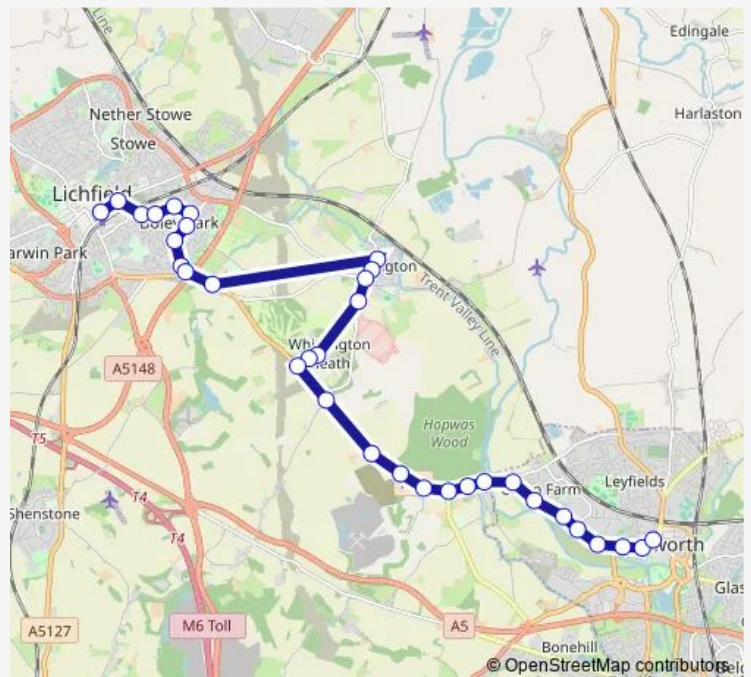

### Route schedule

Bus Station — Corporation St

Monday 06:30-22:05

Tuesday 06:30-22:05

Wednesday 06:30-22:05

Thursday 06:30-22:05

Friday 06:30-22:05

Saturday 07:40-22:05

### Route info

Direction: Bus Station

Stops: 33

Trip Duration: 0 hour 33 min

765 — Lichfield - Whittington - Tamworth

Packington Lane

Plantation Lane

Church Drive