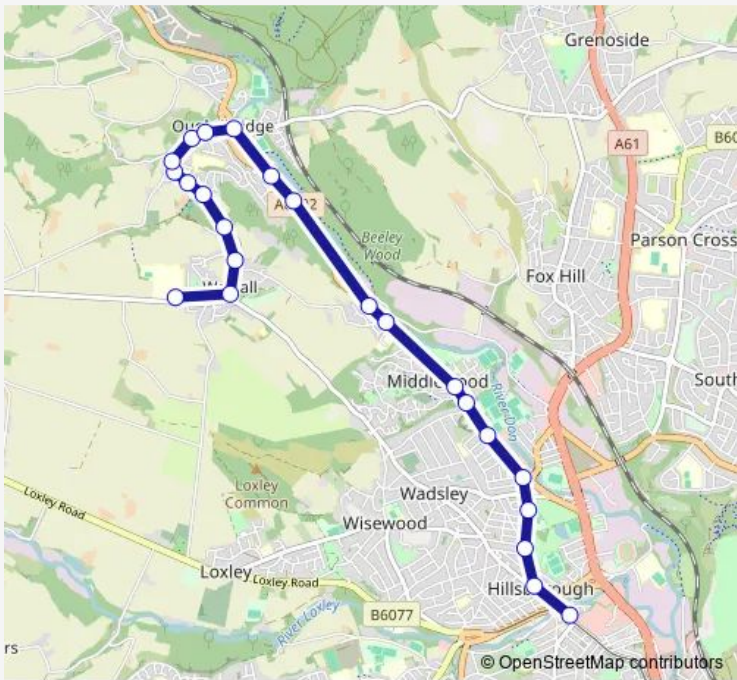

Bus 765 Grenoside - Bradfield School

[Go to website](#)

Direction
 Bradfield School/Kirk Edge Road — Hillsborough Interchange/H4
 23 stops
[Open route schedule](#)

- Bradfield School/Kirk Edge Road
- Haggstones Road/Kirk Edge Road
- Haggstones Road/Walshaw Road
- Haggstones Road/Boggard Lane
- Haggstones Road/Haggstones Drive
- Haggstones Road/Naylor Road
- Haggstones Road/Burton Lane
- Church Street/Naylor Road
- Church Street/Brook Lane
- Church Street/Church Close
- Low Road/Station Lane
- Langsett Road South/Birch House Avenue
- Langsett Road South/Bertram Road
- Middlewood Road North/Stockarth Lane
- Middlewood Road North/Stockarth Lane
- Middlewood Road/Winn Gardens
- Middlewood Road/Langsett Avenue
- Middlewood Road/Marion Road
- Middlewood Road/Catch Bar Lane
- Middlewood Road/Shepperson Road
- Middlewood Road/Leader Road

Route schedule
 Bradfield School/Kirk Edge Road — Hillsborough Interchange/H4

Monday	15:05
Tuesday	15:05
Wednesday	15:05
Thursday	15:05
Friday	15:05
Saturday	—
Sunday	—

Route info
 Direction: Bradfield School/Kirk Edge Road
 Stops: 23
 Trip Duration: 0 hour 19 min

765 — Grenoside - Bradfield School **BusMaps**

Middlewood Road/Dykes Hall Road

Hillsborough Interchange/H4

Direction

Worrall Road/Langsett Avenue — Bradfield School/Kirk Edge Road

16 stops

[Open route schedule](#)

Saturday —

Sunday —

Route info

Direction: Worrall Road/Langsett Avenue

Stops: 16

Trip Duration: 0 hour 18 min

Direction

Creswick Lane/School Driveway — Bradfield School/Kirk Edge Road