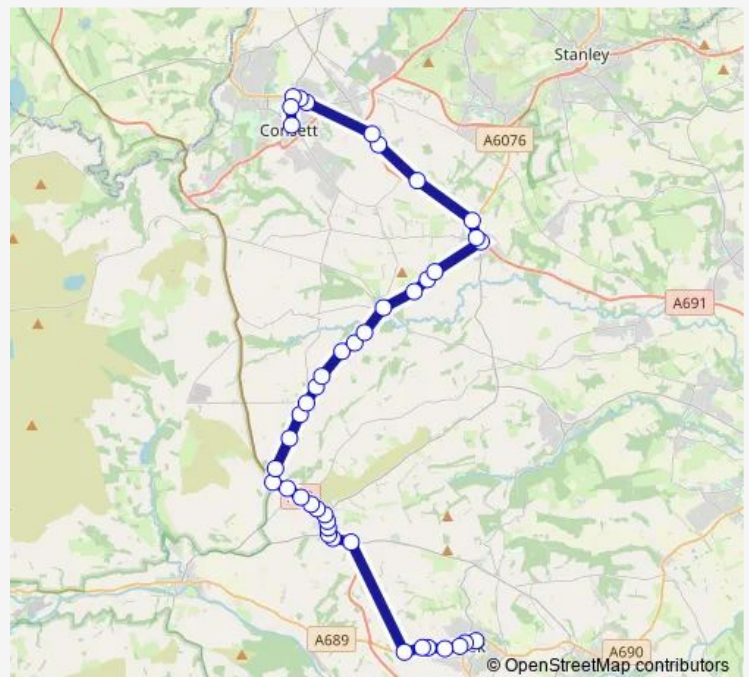

Thursday 07:45

Friday 07:45

Saturday —

Sunday —

Route info

Direction: Market Place

Stops: 42

Trip Duration: 0 hour 37 min

Tuesday 15:09

Wednesday 15:09

Thursday 15:09

Friday 15:09

Saturday —

Sunday —

Route info

Direction: Leisure Centre-Academy