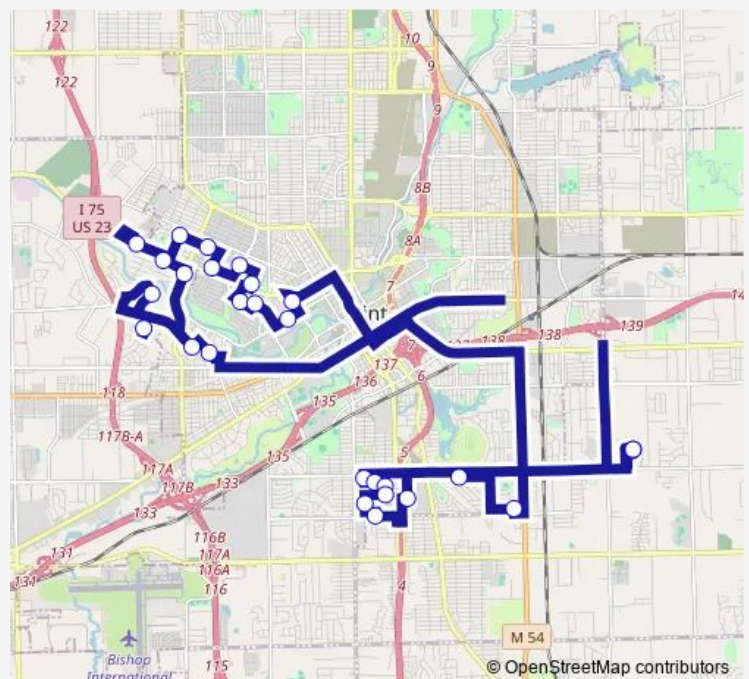

Custer Ave & Buckingham Ave

Brunswick Ave & Campbell St

Camden Ave & Leland St

Route schedule

Crestwood Dr & Brentwood Dr — Burton Glen Academy

Monday 06:00

Tuesday 06:00

Wednesday 06:00

Thursday 06:00

Friday 06:00

Saturday —

Sunday —

Route info

Direction: Crestwood Dr & Brentwood Dr

Stops: 27

Trip Duration: 2 hour 5 min

765

BusMaps

Euston St & Crawford St

Euston St & Clinton St

Brunswick Ave & Ingleside Ave

Camden Ave & Hemphill Rd (NW corner)

Huron St & Cuthbertson St

Burton Glen Academy

Direction

Burton Glen Academy — W 5th Ave & Stevenson St

27 stops

[Open route schedule](#)

Burton Glen Academy

Cheyenne St & Mcdonald Ave

Custer Ave & Buckingham Ave

Brunswick Ave & Campbell St