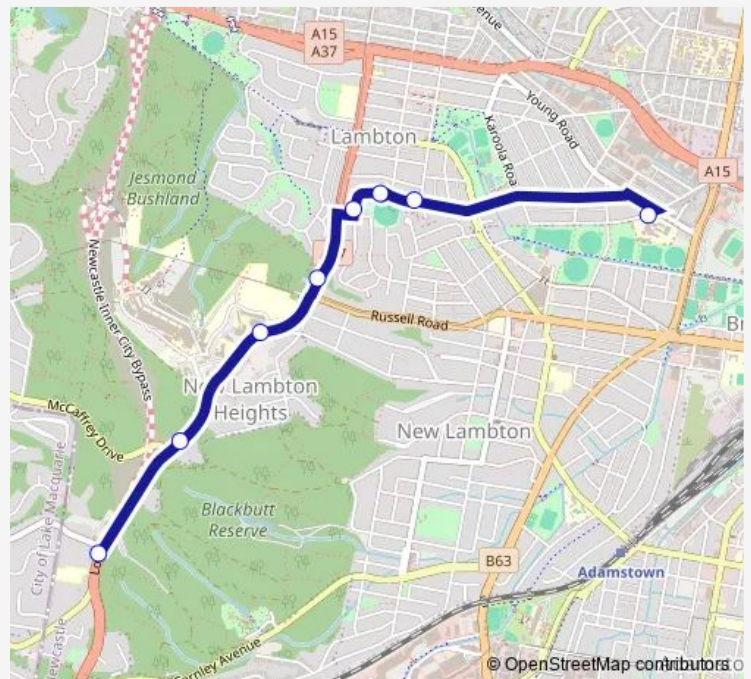

Lookout Rd At Grandview Rd — Lambton High School, Womboin Rd

Monday	08:03
Tuesday	08:03
Wednesday	08:03
Thursday	08:03
Friday	08:03
Saturday	—
Sunday	—

Route info

Direction: Lookout Rd At Grandview Rd

Stops: 8

Trip Duration: 0 hour 14 min

Direction

Lambton High School, Young Rd — Lookout Rd Opp Grandview Rd

6 stops

[Open route schedule](#)

Lambton High School, Young Rd

Durham Rd Opp Morehead St

Florida Av Opp Grainger St

Florida Av At Mitchell Av

Croudace St Before Russell Rd

Lookout Rd Opp Grandview Rd

Route schedule

Lambton High School, Young Rd — Lookout Rd Opp Grandview Rd

Monday 15:14

Tuesday 15:14

Wednesday 15:14

Thursday 15:14

Friday 15:14

Saturday —

Sunday —

Route info

Direction: Lambton High School, Young Rd

Stops: 6

Trip Duration: 0 hour 10 min