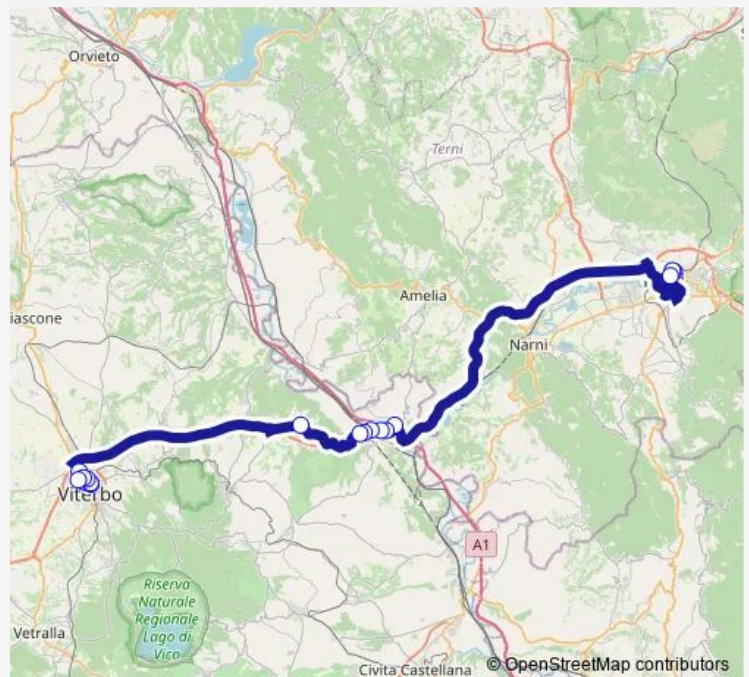

Saturday 13:50

Sunday —

Route info

Direction: Terni | Piazzale Rivoluzione # f1713

Stops: 17

Trip Duration: 1 hour 30 min

Terni - Viterbo # Sr920d

Bus time schedules and route maps are available in an offline PDF at busmaps.com. Use the busmaps.com website to see live bus times, train schedule or subway schedule, and step-by-step directions for all public transit in Viterbo