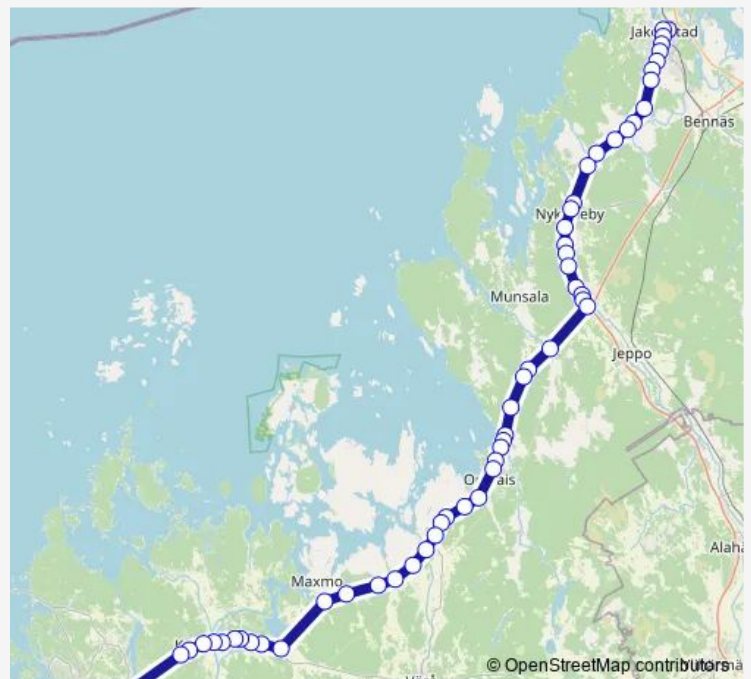

Direction

5 — T

65 stops

[Open route schedule](#)

5

Kauppiaankatu 9

Neste E

Kyrkostrand E

Lannäslund E

Staraby L

Skutnabba E

Skutnabbantie 332 E

Hummeljutantie E

Sundby L

Sundby skola L

Karby L

Lillsoklot E

Soklot th E

Kuddnäs E

Topelipuisto 4

Paloasema E

Juutas E

Juuttaan taistelutanner E

Sågholmen E

Lippane E

Route schedule

5 — T

Monday —

Tuesday —

Wednesday —

Thursday —

Friday —

Saturday 09:00

Sunday —

Route info

Direction: 5

Stops: 65

Trip Duration: 1 hour 35 min

■ Pietarsaari - Vaasa