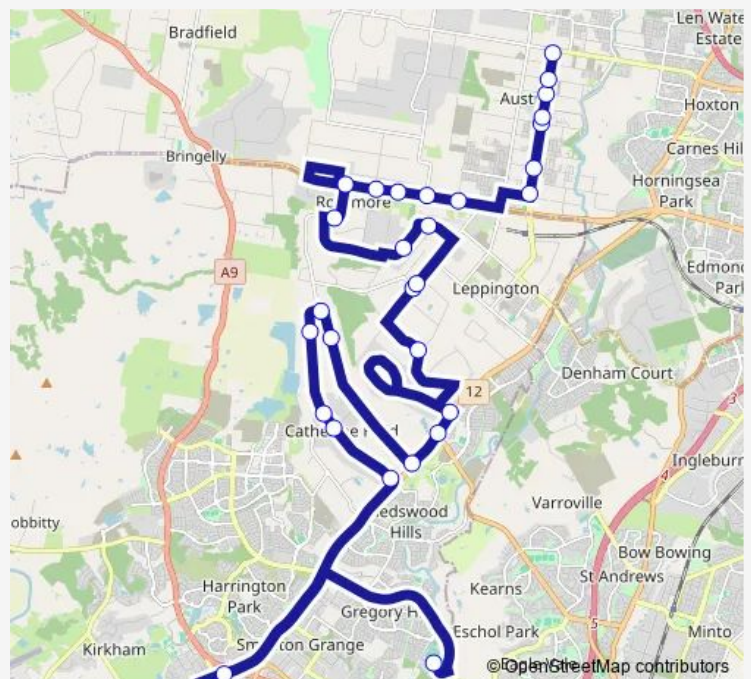

School Bus 2052 St Gregorys College to Austral

[Go to website](#)

Direction

St Gregory's College Campbelltown — Edmondson Av Before Fifteenth Av

30 stops

[Open route schedule](#)

- St Gregory's College Campbelltown
- Camden Valley Way Opp Narellan Town Centre
- Yandelora School, Richardson Rd
- Catherine Fields Rd After Camden Valley Way
- Catherine Fields Rd Opp Chisholm Rd
- Catherine Fields Rd At Heatherfield Cl
- 407 Catherine Fields Rd
- Deepfields Rd At Barry Av
- 328 Deepfields Rd
- Camden Valley Way At Deepfields Rd
- Camden Valley Way Opp Raby Rd
- Dwyer Rd At Camden Valley Way
- Alma Rd Opp George Rd
- Eastwood Rd At Anthony Rd
- Eastwood Rd After Anthony Rd
- Mccann Rd Befoe Mark Rd
- 52 Mark Rd
- 69 Allenby Rd
- Bringelly Rd Opp Allenby Rd
- Bringelly Rd After North Av
- Bringelly Rd At Glen Allen Rd

Route schedule

St Gregory's College Campbelltown — Edmondson Av Before Fifteenth Av

Monday	15:30
Tuesday	15:30
Wednesday	15:30
Thursday	15:30
Friday	—
Saturday	—
Sunday	—

Route info

Direction: St Gregory's College Campbelltown

Stops: 30

Trip Duration: 1 hour 13 min

2052 — St Gregorys College to Austral

Bringelly Rd At King St

Bringelly Rd At Kelly St

Edmondson Av Opp Scalabrini Village

Edmondson Av Before Seventh Av

Edmondson Av Opp Austral Public School

Edmondson Av Before Hopkins Pl

Edmondson Av Before Twelfth Av

Edmondson Av Before Thirteenth Av

Edmondson Av Before Fifteenth Av

2052 School Bus time schedules and route maps are available in an offline PDF at busmaps.com. Use the busmaps.com website to see live bus times, train schedule or subway schedule, and step-by-step directions for all public transit in Liverpool