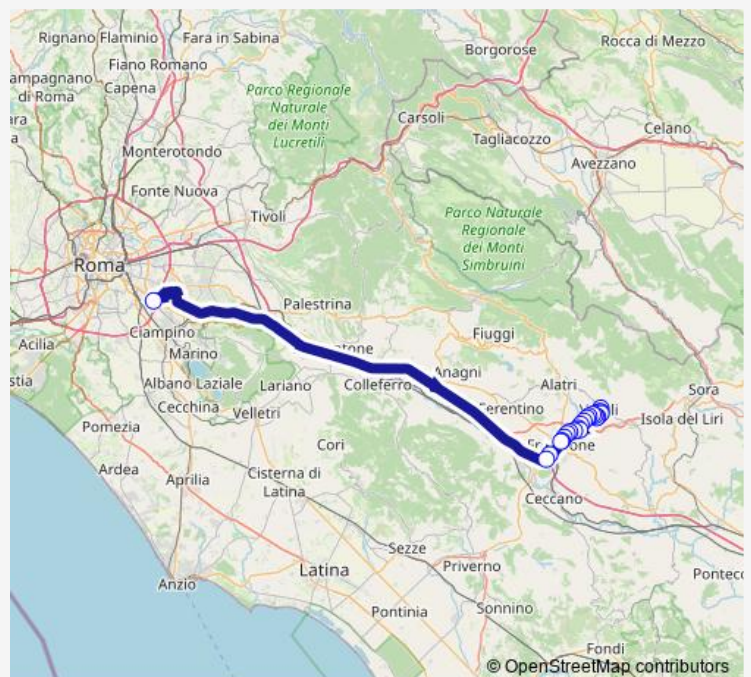

Bus Fr108a Veroli - Roma Anagnina # Fr108a

[Go to website](#)

**Direction**

Veroli | Piazza Filippina # f5759 — Roma | Anagnina (Metro A) # f3583

23 stops

[Open route schedule](#)

Veroli | Piazza Filippina # f5759

Veroli | Morate # f5650

Frosinone | Via Mária Via Cona # f5651

Frosinone | Via Mária Via Plinio # f5652

Frosinone | Ist. Superiore Angeloni # f5653

Frosinone | Piazzale De Matheis # f4886

Frosinone | Piazza Pertini # f3486

**Route schedule**

Veroli | Piazza Filippina # f5759 — Roma | Anagnina (Metro A) # f3583

Monday	—
Tuesday	03:50
Wednesday	—
Thursday	03:50
Friday	03:50
Saturday	03:50
Sunday	—

**Route info**

Direction: Veroli | Piazza Filippina # f5759

Stops: 23

Trip Duration: 1 hour 45 min

Fr108a — Veroli - Roma Anagnina # Fr108a

Frosinone | Via Monti Lepini (Casello) # f5227

Roma | Anagnina (Metro A) # f3583

Fr108a Bus time schedules and route maps are available in an offline PDF at [busmaps.com](https://busmaps.com). Use the [busmaps.com](https://busmaps.com) website to see live bus times, train schedule or subway schedule, and step-by-step directions for all public transit in Veroli