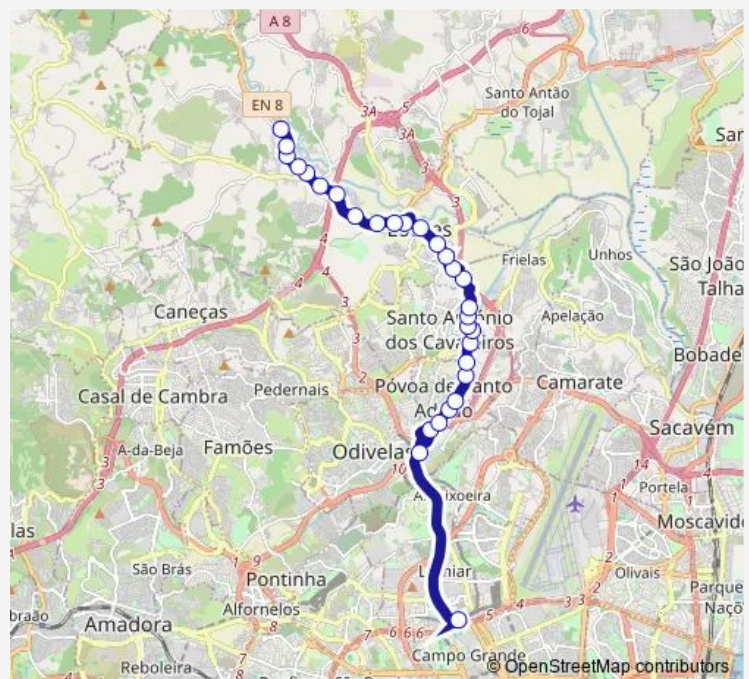

Route info

Direction: R Comb Ultramar 208a (Guerreiros)

Stops: 32

Trip Duration: 0 hour 39 min

2776 — Guerreiros - Lisboa (C. Grande) via Lumiar

R Comandante Sacadura Cabral 1

R Alm G Coutinho (X) Qta S José