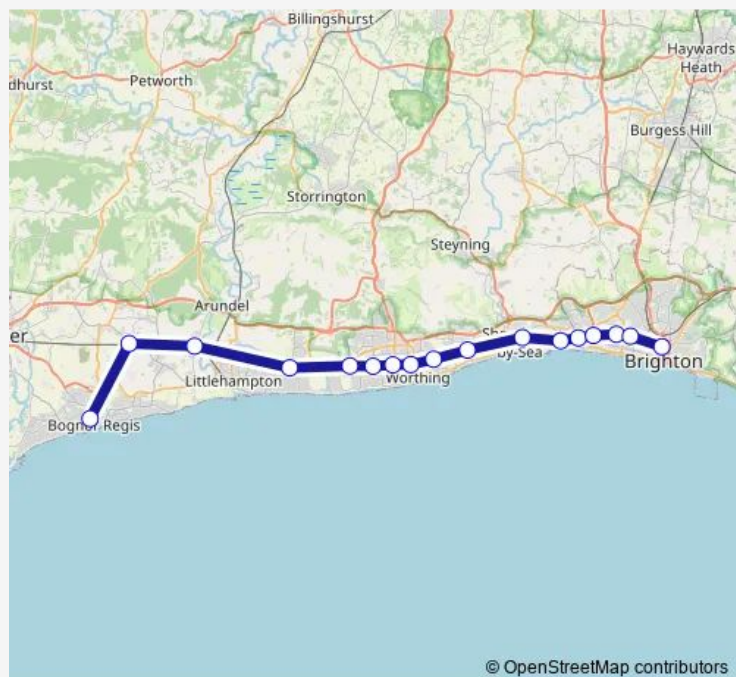

Rail Sn:Bog->Btn SN train service from BOG to Btn

[Go to website](#)

Direction

Bognor Regis — Brighton

17 stops

[Open route schedule](#)

Bognor Regis

Barnham

Ford

Angmering

Goring-by-Sea

Durrington-on-Sea

West Worthing

Worthing

East Worthing

Lancing

Shoreham-by-Sea (Sussex)

Southwick

Fishersgate

Portslade

Aldrington

Hove

Brighton

Route schedule

Bognor Regis — Brighton

Monday —

Tuesday —

Wednesday —

Thursday —

Friday —

Saturday 05:37

Sunday —

Route info

Direction: Bognor Regis

Stops: 17

Trip Duration: 0 hour 59 min

■ Sn:Bog->Btn — SN train service from BOG to Btn