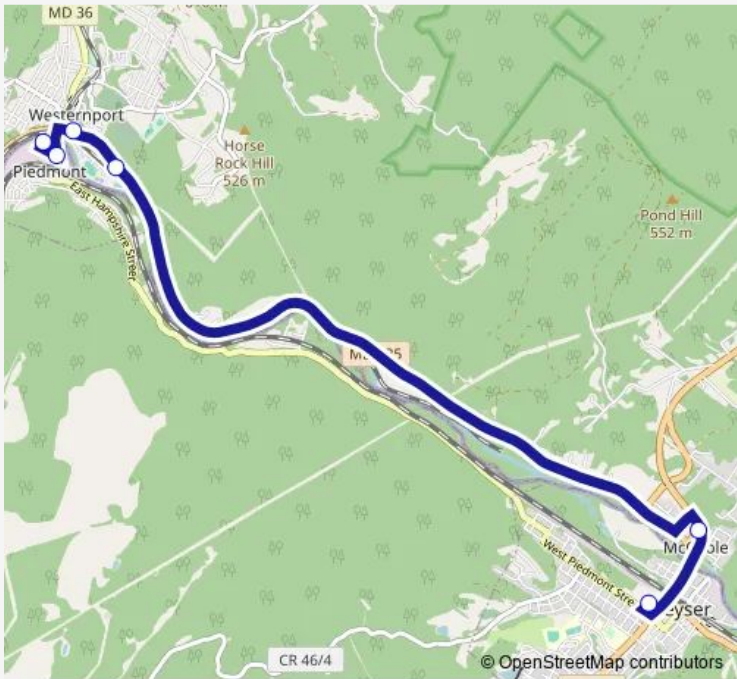

Route schedule

Midrise Apartments, Jones St. Piedmont, call (304) 257-1414 for a 3/4 mile deviation — Keyser Square, call (304) 257-1414 for a 3/4 mile deviation

Monday	08:45-16:55
Tuesday	08:45-16:55
Wednesday	08:45-16:55
Thursday	08:45-16:55
Friday	08:45-16:55
Saturday	—
Sunday	—

**Route info**

Direction: Midrise Apartments, Jones St. Piedmont, call (304) 257-1414 for a 3/4 mile deviation

Stops: 6

Trip Duration: 0 hour 17 min