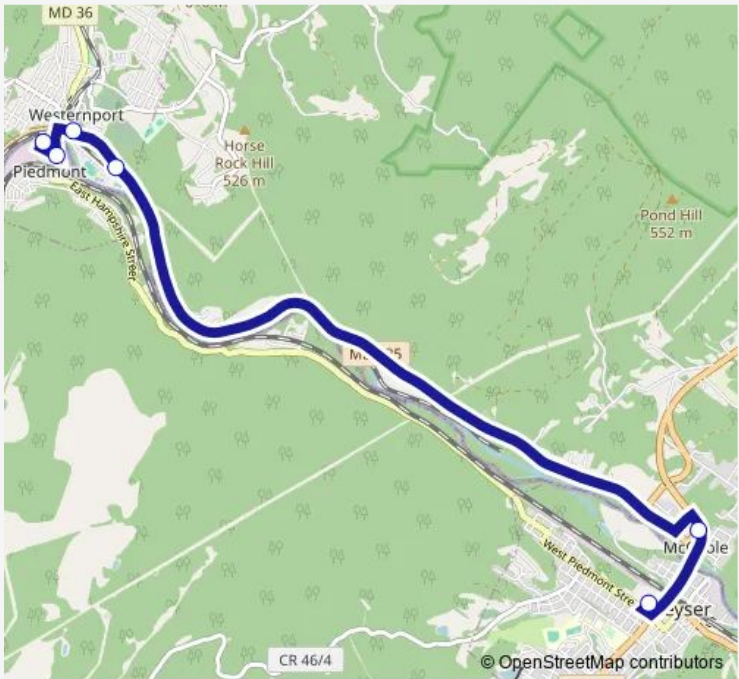

Route schedule

Midrise Apartments, Jones St. Piedmont, call (304) 257-1414 for a 3/4 mile deviation — Keyser Square, call (304) 257-1414 for a 3/4 mile deviation

Monday	08:45-16:55
Tuesday	08:45-16:55
Wednesday	08:45-16:55
Thursday	08:45-16:55
Friday	08:45-16:55
Saturday	—
Sunday	—

Route info

Direction: Midrise Apartments, Jones St. Piedmont, call (304) 257-1414 for a 3/4 mile deviation

Stops: 6

Trip Duration: 0 hour 17 min

Direction

Keyser Square, call (304) 257-1414 for a 3/4 mile deviation
— Midrise Apartments, Jones St. Piedmont, call (304)
257-1414 for a 3/4 mile deviation

6 stops

[Open route schedule](#)

Keyser Square, call (304) 257-1414 for a 3/4 mile deviation

BP Gas/Best Price, Mccoole, MD, call (304) 257-1414 for
a 3/4 mile deviation

Westernport Mcdonald's, call (304) 257-1414 for a 3/4 mile
deviation

Thursday 08:20-16:30

Friday 08:20-16:30

Saturday —

Sunday —

Route info

Direction: Keyser Square, call (304) 257-1414 for a 3/4 mile
deviation

Stops: 6

Trip Duration: 0 hour 25 min