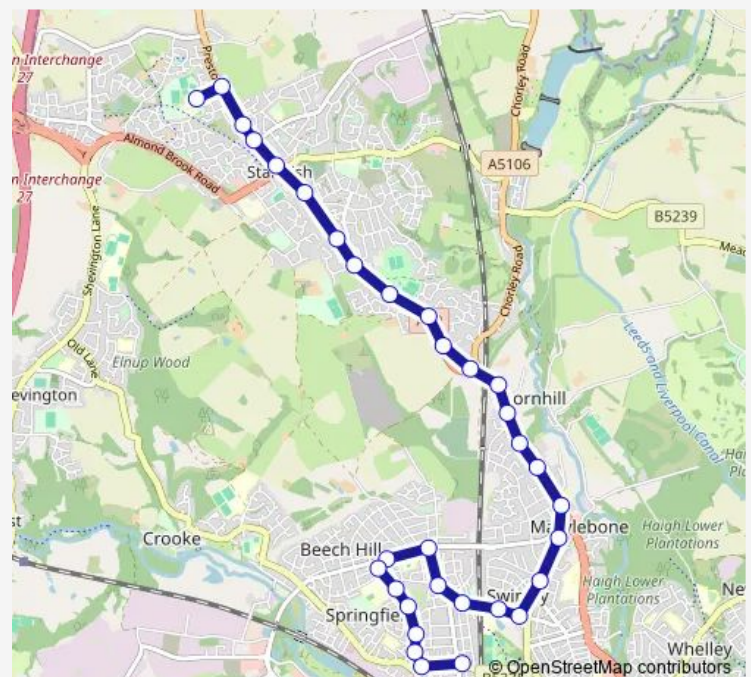

Greenhayes Avenue

Mesnes Road

Queensway

Route schedule

Standish Community High School — Gidlow Lane

Monday 15:14

Tuesday 15:14

Wednesday 15:14

Thursday 15:14

Friday 15:14

Saturday —

Sunday —

Route info

Direction: Standish Community High School

Stops: 32

Trip Duration: 0 hour 27 min

Saturday —

Sunday —

Route info

Direction: Gidlow Lane

Stops: 31

Trip Duration: 0 hour 35 min

Prospect Lodge

Standish Police Station