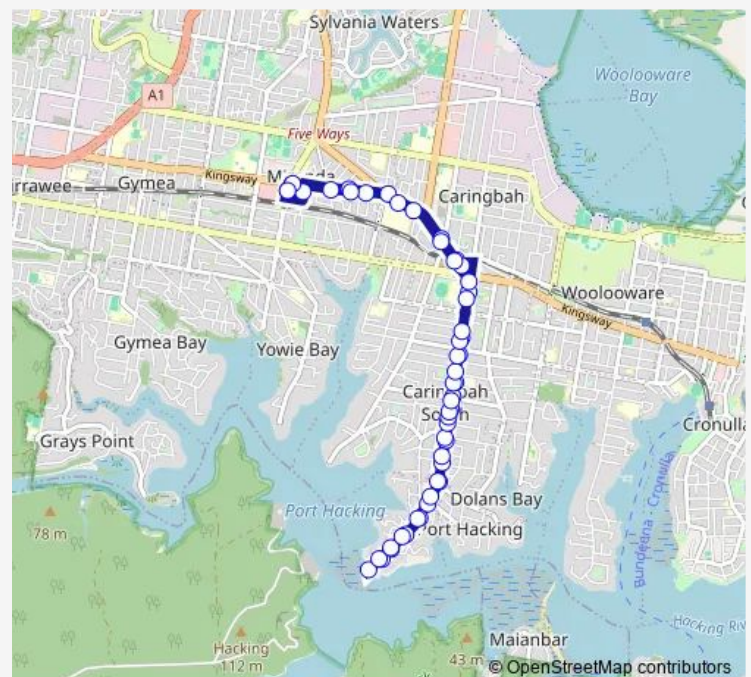

Saturday —

Sunday —

Route info

Direction: Caringbah Station, Kingsway

Stops: 38

Trip Duration: 0 hour 24 min

977 — Miranda to Lilli Pilli (Loop Service)

Lilli Pilli Point Rd Opp Lilli Pilli Public School

Lilli Pilli Point Rd Opp Turriell Point

Lilli Pilli Oval, Port Hacking Rd

Port Hacking Rd Opp Heather St

Port Hacking Rd Opp Port Hacking Rd Shops

Port Hacking Rd Opp Cook St

Port Hacking Rd Before Lynch Av

Our Lady Of Fatima Primary School, Port Hacking Rd

Port Hacking Rd Opp Mansfield Av

Hay Av Shops, Hay Av

Direction

Miranda Interchange, Kiora Rd, Stand 3 — Miranda Interchange, Kiora Rd, Stand 3

62 stops

[Open route schedule](#)

Friday 14:45

Saturday —

Sunday —

Route info

Direction: Miranda Interchange, Kiora Rd, Stand 3

Stops: 60

Trip Duration: 0 hour 45 min

Port Hacking Rd At Daphne St