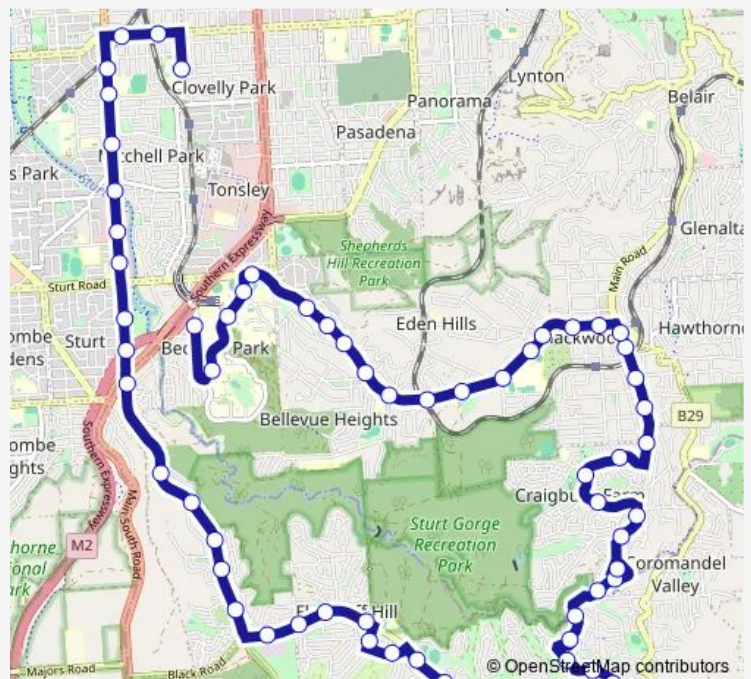

Stop 26 Marion Rd - East Side

Stop 27 Marion Rd - East side

Stop 29B Marion Rd - East side

Stop 29C Marion Rd - East side

Stop 30 Flagstaff Rd - East side

Stop 31 Flagstaff Rd - East side

Stop 32 Flagstaff Rd - North East side

Stop 33 Flagstaff Rd - East side

Stop 34 Flagstaff Rd - East side

Stop 35 Flagstaff Rd - East side

Stop 36 Black Rd - North side

Stop 37 Black Rd - North West side

Stop 38 Black Rd - North side

**Route schedule**

**Route info**

Direction: Stop School Sacred Heart Middle School Percy Av

Stops: 65

Trip Duration: 0 hour 58 min

Stop 38A Black Rd - North side

Stop 39 Ridgway Dr - East side

Stop 40 Memford Way - North side